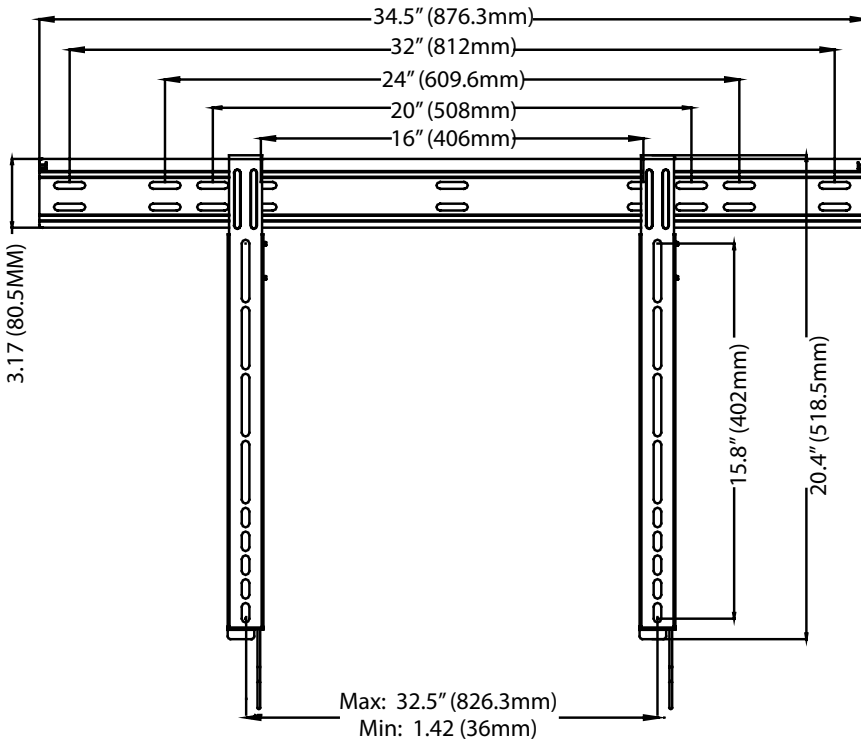

Universal Ultra-Flat Wall Mount

For 37" to 80" (94-203cm) LCD, LED and Plasma TV's

FU60 (BLACK)

Product Specifications

Package Specifications

PRODUCT WEIGHT	LOAD CAPACITY	COLORS	FINISH	PACKAGE SIZE (WxHxD)	SHIP WEIGHT	UPC CODE	PACKAGE CONTENTS
4lb (1.8kg)	150lb (68kg)	Black	Scratch resistant powder coating	35.4" x 3.3" x 1.4" (900 x 85 x 35mm)	5.5lb (2.5kg)	FU60 (Black) 0815885010217	Mount, wall and screen mounting hardware, product manual.

Mounting Interface

	Universal		VESA													
	Min	Max	W	75mm	100mm	200mm	200mm	300mm	300mm	400mm	400mm	400mm	600mm	600mm	800mm	800mm
W	31mm	826mm	X	X	X	X	X	X	X	X	X	X	X	X	X	X
H	31mm	502mm	H	75mm	100mm	100mm	200mm	200mm	300mm	200mm	300mm	400mm	200mm	400mm	200mm	400mm

Accessories

Toggle bolts (for metal stud installation)

- HT2 - 2 Pack
- HT4 - 4 Pack
- HT6 - 6 Pack

Use when installing into metal stud.

On-wall Cable Management

- WA1 - 1 Shelf
- WA2 - 2 Shelves
- WA3 - 3 Shelves

Component shelf and on-wall cable routing system. Hides cables inside internal channels for a clean look.

Shelving

- WF1 - 1 Shelf

Single-stud mountable component shelf.

Visit crimsonav.com to see the full line of vidamounts LCD/plasma, projector and TV/monitor mounts. © 2010 Crimson AV LLC. All rights reserved.