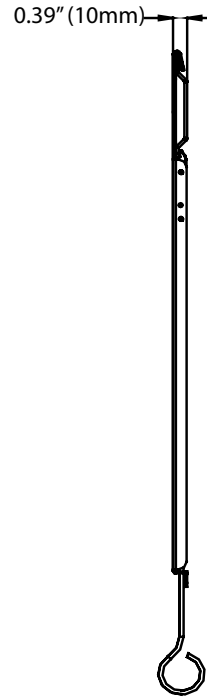

Universal Ultra-Flat Wall Mount

For 37" to 80" (94-203cm) LCD, LED and Plasma TV's

FU60 (BLACK)

Product Specifications

Package Specifications

PRODUCT WEIGHT	LOAD CAPACITY	COLORS	FINISH	PACKAGE SIZE (WxHxD)	SHIP WEIGHT	UPC CODE	PACKAGE CONTENTS
4lb (1.8kg)	150lb (68kg)	Black	Scratch resistant powder coating	35.4" x 3.3" x 1.4" (900 x 85 x 35mm)	5.5lb (2.5kg)	FU60 (Black) 0815885010217	Mount, wall and screen mounting hardware, product manual.

Mounting Interface

	Universal		VESA													
	Min	Max	W	75mm	100mm	200mm	200mm	300mm	300mm	400mm	400mm	400mm	600mm	600mm	800mm	800mm
W	31mm	826mm	X	X	X	X	X	X	X	X	X	X	X	X	X	X
H	31mm	502mm	H	75mm	100mm	100mm	200mm	200mm	300mm	200mm	300mm	400mm	200mm	400mm	200mm	400mm

Accessories

Toggle bolts (for metal stud installation)

- HT2 - 2 Pack
- HT4 - 4 Pack
- HT6 - 6 Pack

Use when installing into metal stud.

On-wall Cable Management

- WA1 - 1 Shelf
- WA2 - 2 Shelves
- WA3 - 3 Shelves

Component shelf and on-wall cable routing system. Hides cables inside internal channels for a clean look.

Shelving

- WF1 - 1 Shelf

Single-stud mountable component shelf.

Visit crimsonav.com to see the full line of vidamounts LCD/plasma, projector and TV/monitor mounts. © 2010 Crimson AV LLC. All rights reserved.