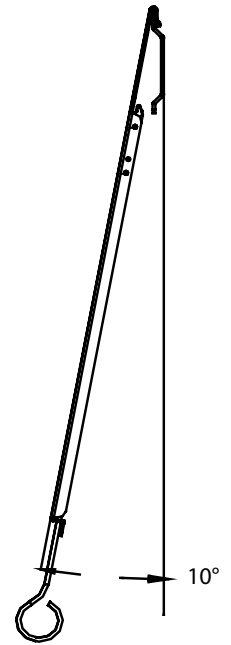

Universal Ultra-Flat Wall Mount

For 37" to 80" (94-203cm) LCD, LED and Plasma TV's

FU60 (BLACK)

Product Specifications

Package Specifications

PRODUCT WEIGHT	LOAD CAPACITY	COLORS	FINISH	PACKAGE SIZE (WxHxD)	SHIP WEIGHT	UPC CODE	PACKAGE CONTENTS
4lb (1.8kg)	150lb (68kg)	Black	Scratch resistant powder coating	35.4" x 3.3" x 1.4" (900 x 85 x 35mm)	5.5lb (2.5kg)	FU60 (Black) 0815885010217	Mount, wall and screen mounting hardware, product manual.

Mounting Interface

	Universal		VESA													
	Min	Max	W	75mm	100mm	200mm	200mm	300mm	300mm	400mm	400mm	400mm	600mm	600mm	800mm	800mm
W	31mm	826mm	X	X	X	X	X	X	X	X	X	X	X	X	X	X
H	31mm	502mm	H	75mm	100mm	100mm	200mm	200mm	300mm	200mm	300mm	400mm	200mm	400mm	200mm	400mm

Accessories

Toggle bolts (for metal stud installation)

- HT2 - 2 Pack
- HT4 - 4 Pack
- HT6 - 6 Pack

Use when installing into metal stud.

On-wall Cable Management

- WA1 - 1 Shelf
- WA2 - 2 Shelves
- WA3 - 3 Shelves

Component shelf and on-wall cable routing system. Hides cables inside internal channels for a clean look.

Shelving

- WF1 - 1 Shelf

Single-stud mountable component shelf.

Visit crimsonav.com to see the full line of vidamounts LCD/plasma, projector and TV/monitor mounts. © 2010 Crimson AV LLC. All rights reserved.