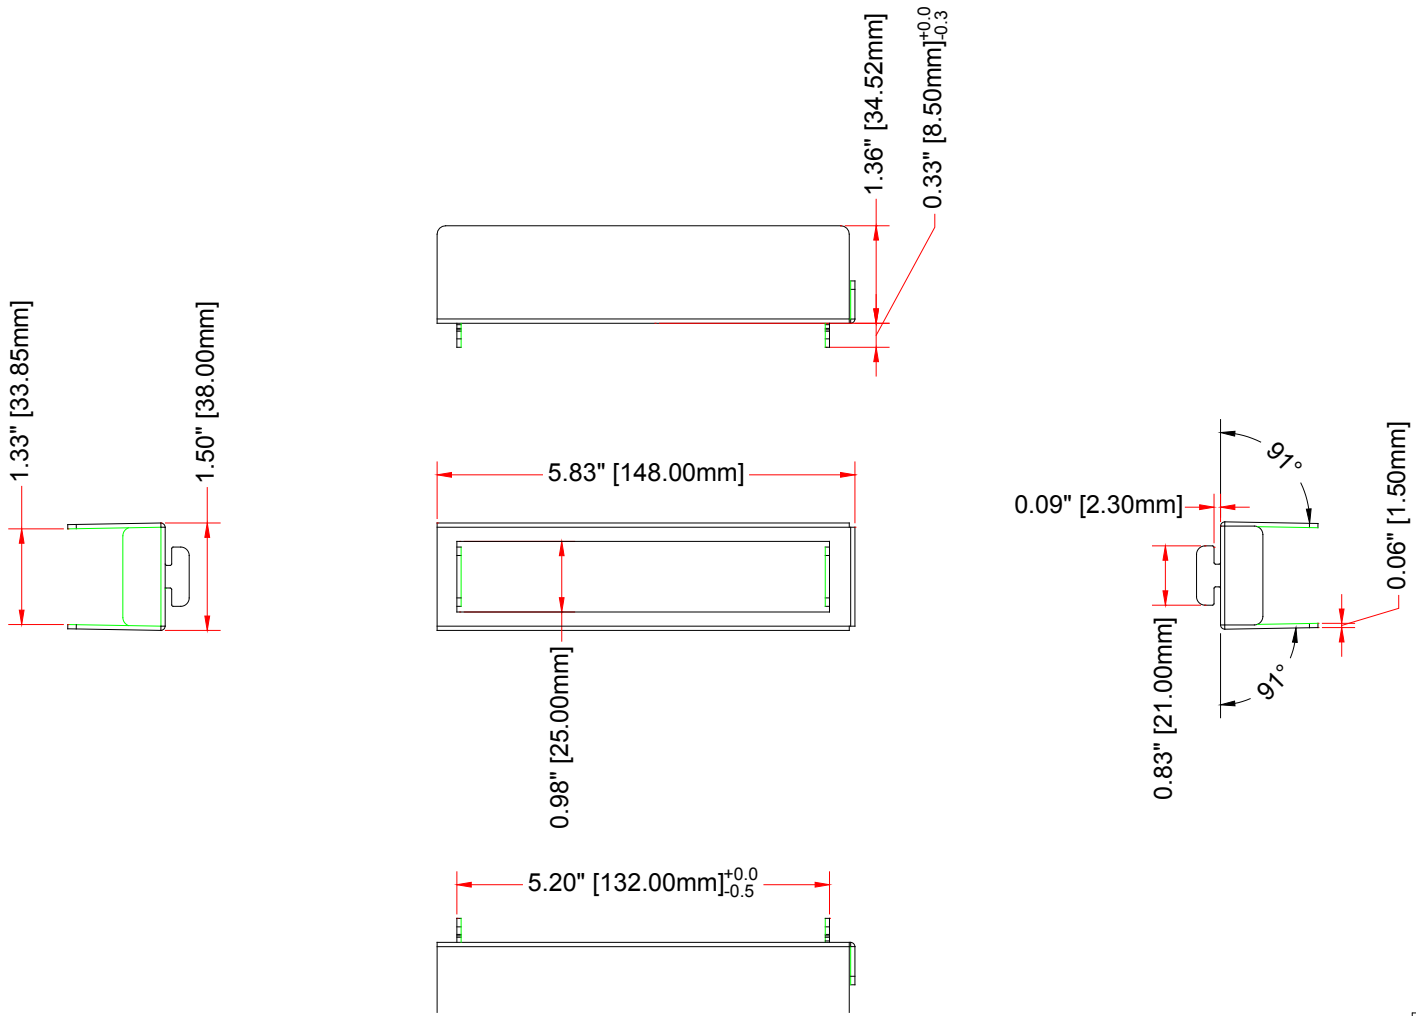

load rating: lbs

THE INFORMATION CONTAINED IN THIS DRAWING IS THE SOLE PROPERTY OF CRIMSON AV LLC. ANY REPRODUCTION IN PART OR AS A WHOLE WITHOUT THE WRITTEN PERMISSION OF CRIMSON AV LLC IS PROHIBITED

CRIMSON AV LLC.

PRODUCT ORDER NUMBER: RCDTV
 PHONE: 1-866-668-6888

Scale=1:1

Crimson AV LLC.
 www.crimsonav.com

TITLE: RCDTV

SIZE B DWG.NO. RCDTV