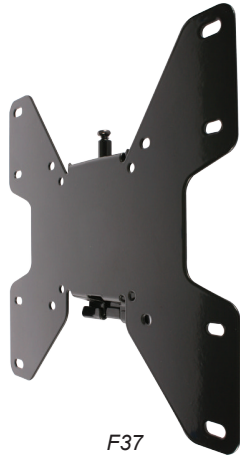

**Flat**

F30

F37

F32

Pre-assembled securing screw

Model	TV Sizes	Max Mounting Pattern (WxH)	Load Rating
F30	10"-30"	100x100mm	40lb
F32	13"-32"	200x100mm	40lb
F37	13"-37"	200x200mm	80lb

**Tilt**

T30

T37

T32

**■ Installation**

Labor-saving, low-profile display mounting solution. Time-saving securing screw comes pre-attached, enabling easy and efficient installations.

**■ Installation Surfaces**

Easily mounts onto single-stud, structural concrete, cinder block or other structural surfaces.

**■ VESA Compatible**

Series covers all VESA patterns to 200x200mm.

**■ Construction**

Fabricated from high-grade cold rolled steel with durable epoxy powder coat finish. Includes a complete array of high-grade fasteners, in a pre-sorted hardware pack for easy selection. UL Listed.