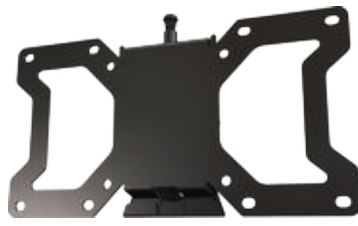

**Flat**

F30

F37

F32

Pre-assembled securing screw

Model	TV Sizes	Max Mounting Pattern (WxH)	Load Rating
F30	10"-30"	100x100mm	40lb
F32	13"-32"	200x100mm	40lb
F37	13"-37"	200x200mm	80lb

**Tilt**

T30

T37

T32

**■ Installation**

Labor-saving, low-profile display mounting solution. Time-saving securing screw comes pre-attached, enabling easy and efficient installations.

**■ Installation Surfaces**

Easily mounts onto single-stud, structural concrete, cinder block or other structural surfaces.

**■ VESA Compatible**

Series covers all VESA patterns to 200x200mm.

**■ Construction**

Fabricated from high-grade cold rolled steel with durable epoxy powder coat finish. Includes a complete array of high-grade fasteners, in a pre-sorted hardware pack for easy selection. UL Listed.