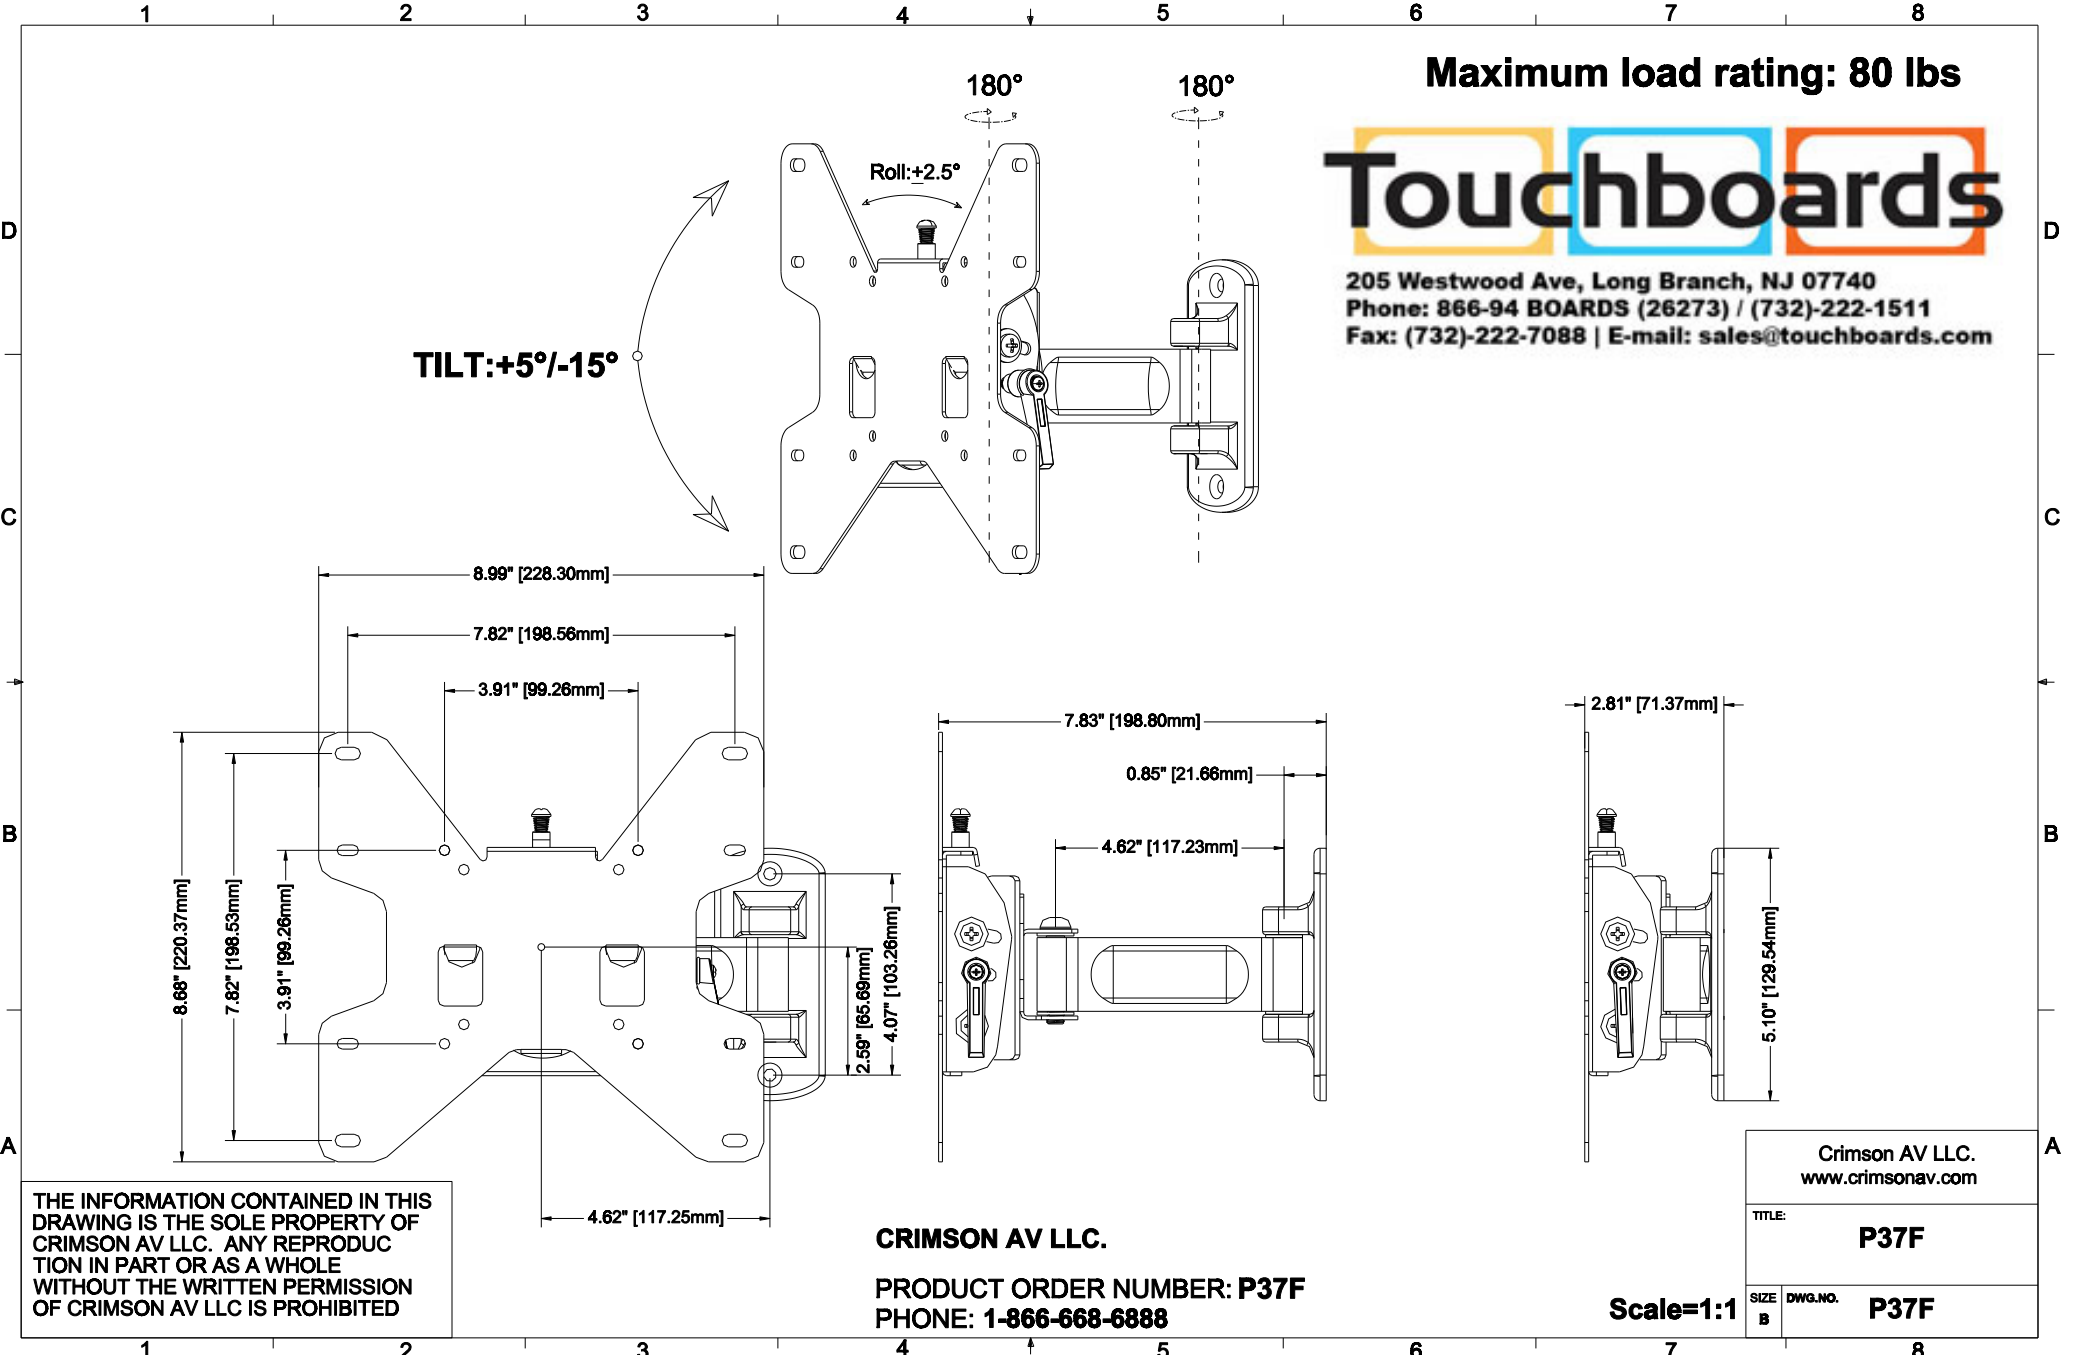

Maximum load rating: 80 lbs

205 Westwood Ave, Long Branch, NJ 07740
Phone: 866-94 BOARDS (26273) / (732)-222-1511
Fax: (732)-222-7088 | E-mail: sales@touchboards.com

TILT: +5°/-15°

180°

180°

Roll: +2.5°

8.99" [228.30mm]
7.82" [198.56mm]
3.91" [99.26mm]
8.68" [220.37mm]
7.82" [198.53mm]
3.91" [99.26mm]
2.59" [65.69mm]
4.07" [103.26mm]
4.62" [117.25mm]

7.83" [198.80mm]
0.85" [21.66mm]
4.62" [117.23mm]

2.81" [71.37mm]
5.10" [129.54mm]

THE INFORMATION CONTAINED IN THIS DRAWING IS THE SOLE PROPERTY OF CRIMSON AV LLC. ANY REPRODUCTION IN PART OR AS A WHOLE WITHOUT THE WRITTEN PERMISSION OF CRIMSON AV LLC IS PROHIBITED

CRIMSON AV LLC.
PRODUCT ORDER NUMBER: P37F
PHONE: 1-866-668-6888

Scale=1:1

Crimson AV LLC. www.crimsonav.com	
TITLE:	P37F
SIZE B	DWG.NO. P37F