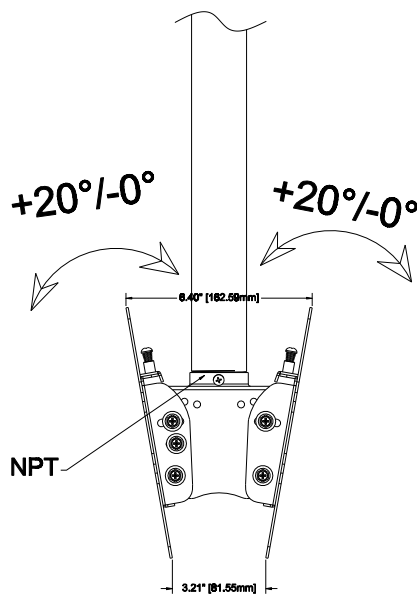

1 2 3 4 5 6 7 8

Maximum load rating: 80 lbs

THE INFORMATION CONTAINED IN THIS DRAWING IS THE SOLE PROPERTY OF CRIMSON AV LLC. ANY REPRODUCTION IN PART OR AS A WHOLE WITHOUT THE WRITTEN PERMISSION OF CRIMSON AV LLC IS PROHIBITED

CRIMSON AV LLC.

PRODUCT ORDER NUMBER: C37D

PHONE: 1-866-668-6888

Scale=1:1

Crimson AV LLC. www.crimsonav.com	
TITLE:	C37D
SIZE B	DWG.NO. C37D

1 2 3 4 5 6 7 8