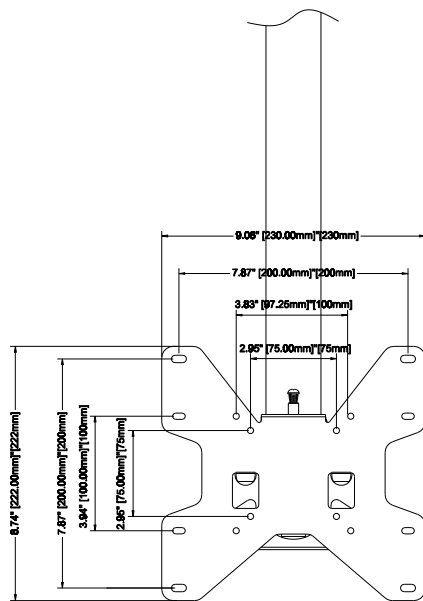

1 2 3 4 5 6 7 8

Maximum load rating: 80 lbs

THE INFORMATION CONTAINED IN THIS DRAWING IS THE SOLE PROPERTY OF CRIMSON AV LLC. ANY REPRODUCTION IN PART OR AS A WHOLE WITHOUT THE WRITTEN PERMISSION OF CRIMSON AV LLC IS PROHIBITED

CRIMSON AV LLC.

PRODUCT ORDER NUMBER: C37D

PHONE: 1-866-668-6888

Scale=1:1

Crimson AV LLC. www.crimsonav.com	
TITLE:	C37D
SIZE B	DWG.NO. C37D

1 2 3 4 5 6 7 8