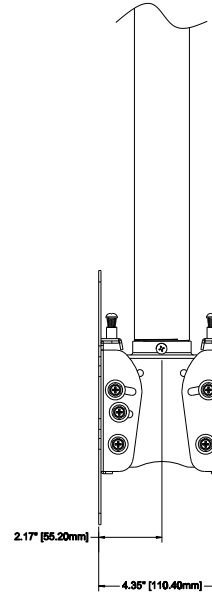

1 2 3 4 5 6 7 8

Maximum load rating: 80 lbs

THE INFORMATION CONTAINED IN THIS DRAWING IS THE SOLE PROPERTY OF CRIMSON AV LLC. ANY REPRODUCTION IN PART OR AS A WHOLE WITHOUT THE WRITTEN PERMISSION OF CRIMSON AV LLC IS PROHIBITED

CRIMSON AV LLC.

PRODUCT ORDER NUMBER: C37D

PHONE: 1-866-668-6888

Scale=1:1

Crimson AV LLC. www.crimsonav.com	
TITLE:	C37D
SIZE B	DWG.NO. C37D

1 2 3 4 5 6 7 8