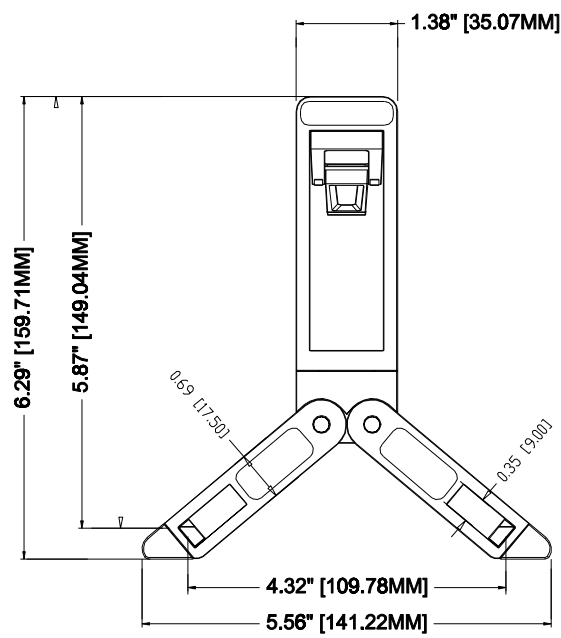

1 2 3 4 5 6 7 8

D

C

B

A

D

C

B

A

THE INFORMATION CONTAINED IN THIS DRAWING IS THE SOLE PROPERTY OF CRIMSON AV LLC. ANY REPRODUCTION IN PART OR AS A WHOLE WITHOUT THE WRITTEN PERMISSION OF CRIMSON AV LLC IS PROHIBITED

**CRIMSON AV LLC.**  
**PRODUCT ORDER NUMBER: EAZL**  
**PHONE: 1-866-668-6888**

**Scale=1:1**

Crimson AV LLC. www.crimsonav.com	
TITLE: <b>EAZL</b>	
SIZE <b>B</b>	DWG.NO. <b>EAZL</b>

1 2 3 4 5 6 7 8