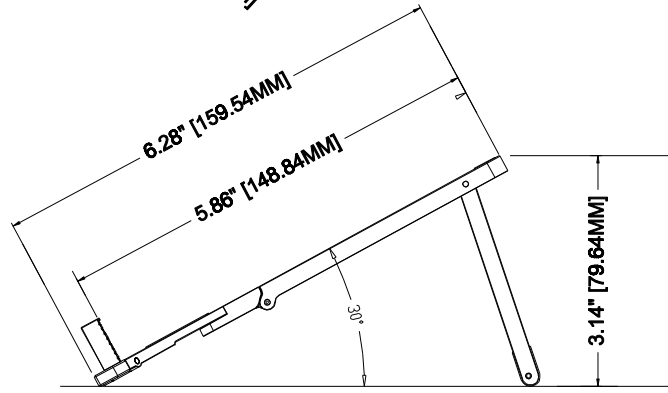

A

THE INFORMATION CONTAINED IN THIS DRAWING IS THE SOLE PROPERTY OF CRIMSON AV LLC. ANY REPRODUCTION IN PART OR AS A WHOLE WITHOUT THE WRITTEN PERMISSION OF CRIMSON AV LLC IS PROHIBITED

**CRIMSON AV LLC.**  
**PRODUCT ORDER NUMBER: EAZL**  
**PHONE: 1-866-668-6888**

**Scale=1:1**

Crimson AV LLC. www.crimsonav.com	
TITLE: <b>EAZL</b>	
SIZE <b>B</b>	DWG.NO. <b>EAZL</b>

1 2 3 4 5 6 7 8