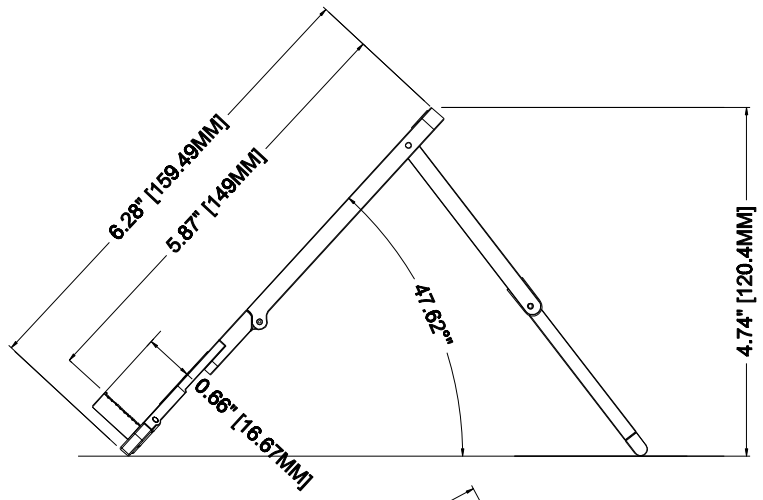

1 2 3 4 5 6 7 8

D

C

B

A

D

C

B

A

THE INFORMATION CONTAINED IN THIS DRAWING IS THE SOLE PROPERTY OF CRIMSON AV LLC. ANY REPRODUCTION IN PART OR AS A WHOLE WITHOUT THE WRITTEN PERMISSION OF CRIMSON AV LLC IS PROHIBITED

**CRIMSON AV LLC.**  
**PRODUCT ORDER NUMBER: EAZL**  
**PHONE: 1-866-668-6888**

**Scale=1:1**

Crimson AV LLC. www.crimsonav.com	
TITLE: <b>EAZL</b>	
SIZE <b>B</b>	DWG.NO. <b>EAZL</b>

1 2 3 4 5 6 7 8