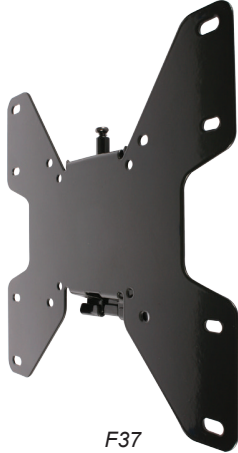

Flat

F30

F37

F32

Pre-assembled securing screw

Model	TV Sizes	Max Mounting Pattern (WxH)	Load Rating
F30	10"-30"	100x100mm	40lb
F32	13"-32"	200x100mm	40lb
F37	13"-37"	200x200mm	80lb

Tilt

T30

T37

T32

Installation

Labor-saving, low-profile display mounting solution. Time-saving securing screw comes pre-attached, enabling easy and efficient installations.

Installation Surfaces

Easily mounts onto single-stud, structural concrete, cinder block or other structural surfaces.

VESA Compatible

Series covers all VESA patterns to 200x200mm.

Construction

Fabricated from high-grade cold rolled steel with durable epoxy powder coat finish. Includes a complete array of high-grade fasteners, in a pre-sorted hardware pack for easy selection. UL Listed.