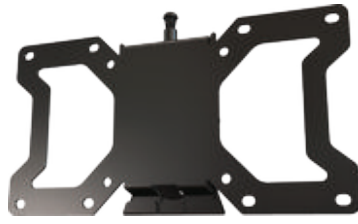

Flat

F30

F37

F32

Pre-assembled securing screw

Model	TV Sizes	Max Mounting Pattern (WxH)	Load Rating
F30	10"-30"	100x100mm	40lb
F32	13"-32"	200x100mm	40lb
F37	13"-37"	200x200mm	80lb

Tilt

T30

T37

T32

Installation

Labor-saving, low-profile display mounting solution. Time-saving securing screw comes pre-attached, enabling easy and efficient installations.

Installation Surfaces

Easily mounts onto single-stud, structural concrete, cinder block or other structural surfaces.

VESA Compatible

Series covers all VESA patterns to 200x200mm.

Construction

Fabricated from high-grade cold rolled steel with durable epoxy powder coat finish. Includes a complete array of high-grade fasteners, in a pre-sorted hardware pack for easy selection. UL Listed.