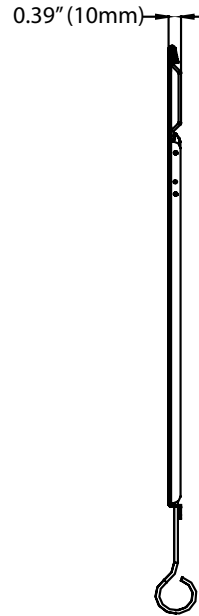

Universal Ultra-Flat Wall Mount

For 30" to 75" (76.2-190cm) LCD, LED and Plasma TV's

FU55 (BLACK)

Product Specifications

Package Specifications

PRODUCT WEIGHT	LOAD CAPACITY	COLORS	FINISH	PACKAGE SIZE (WxHxD)	SHIP WEIGHT	UPC CODE	PACKAGE CONTENTS
3.3lb (1.5kg)	100lb (45.4kg)	Black	Scratch resistant powder coating	26.8" x 3.3" x 1.5" (681 x 85 x 38mm)	4.4lb (2kg)	FU55 (Black) 0815885010200	Mount, wall and screen mounting hardware, product manual.

Mounting Interface

	Universal		VESA											
	Min	Max	W	75mm	100mm	200mm	200mm	300mm	300mm	400mm	400mm	400mm	600mm	600mm
W	31mm	602mm	X	X	X	X	X	X	X	X	X	X	X	X
H	31mm	401mm	H	75mm	100mm	100mm	200mm	200mm	300mm	200mm	300mm	400mm	200mm	400mm

Accessories

Toggle bolts (for metal stud installation)

- HT2 - 2 Pack
- HT4 - 4 Pack
- HT6 - 6 Pack

Use when installing into metal stud.

On-wall Cable Management

- WA1 - 1 Shelf
- WA2 - 2 Shelves
- WA3 - 3 Shelves

Component shelf and on-wall cable routing system. Hides cables inside internal channels for a clean look.

Shelving

- WF1 - 1 Shelf

Single-stud mountable component shelf.

Visit crimsonav.com to see the full line of vidamounts LCD/plasma, projector and TV/monitor mounts. © 2010 Crimson AV LLC. All rights reserved.