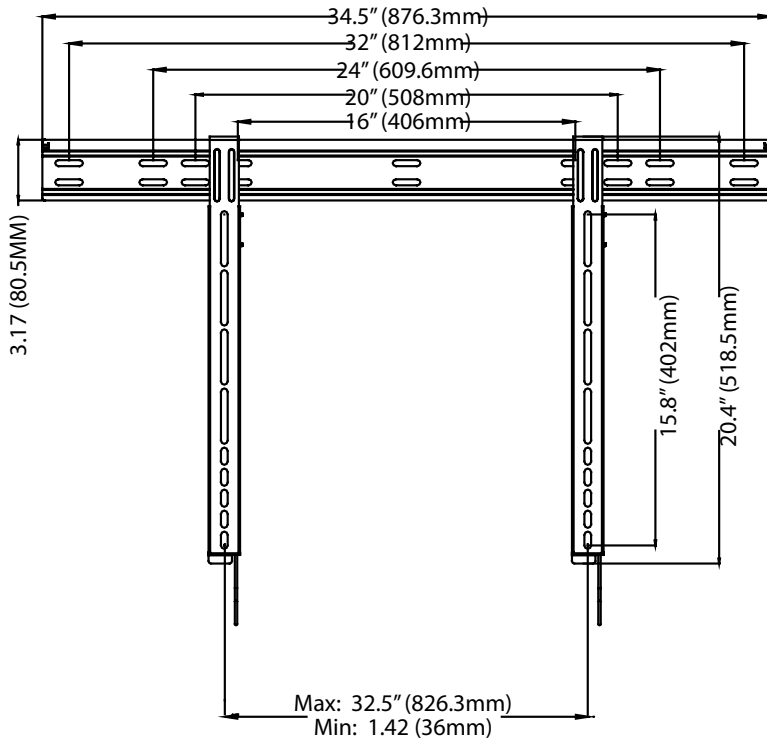

Universal Ultra-Flat Wall Mount

For 30" to 75" (76.2-190cm) LCD, LED and Plasma TV's

FU55 (BLACK)

Product Specifications

Package Specifications

PRODUCT WEIGHT	LOAD CAPACITY	COLORS	FINISH	PACKAGE SIZE (WxHxD)	SHIP WEIGHT	UPC CODE	PACKAGE CONTENTS
3.3lb (1.5kg)	100lb (45.4kg)	Black	Scratch resistant powder coating	26.8" x 3.3" x 1.5" (681 x 85 x 38mm)	4.4lb (2kg)	FU55 (Black) 0815885010200	Mount, wall and screen mounting hardware, product manual.

Mounting Interface

	Universal		VESA											
	Min	Max	W	75mm	100mm	200mm	200mm	300mm	300mm	400mm	400mm	400mm	600mm	600mm
W	31mm	602mm	X	X	X	X	X	X	X	X	X	X	X	X
H	31mm	401mm	H	75mm	100mm	100mm	200mm	200mm	300mm	200mm	300mm	400mm	200mm	400mm

Accessories

Toggle bolts (for metal stud installation)

- HT2 - 2 Pack
- HT4 - 4 Pack
- HT6 - 6 Pack

Use when installing into metal stud.

On-wall Cable Management

- WA1 - 1 Shelf
- WA2 - 2 Shelves
- WA3 - 3 Shelves

Component shelf and on-wall cable routing system. Hides cables inside internal channels for a clean look.

Shelving

- WF1 - 1 Shelf

Single-stud mountable component shelf.

Visit crimsonav.com to see the full line of vidamounts LCD/plasma, projector and TV/monitor mounts. © 2010 Crimson AV LLC. All rights reserved.