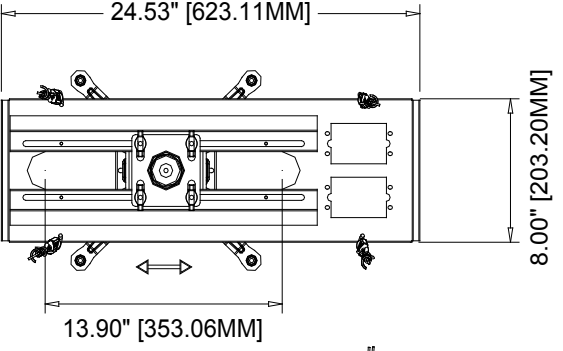

Maximum load rating: 70 lbs

- JKS3-11A MIN6.0"[152.4mm]
MAX11"[279.4mm]
- JKS3-18A MIN12"[304.8mm]
MAX18"[457.2mm]
- JKS3-24A MIN18"[457.2mm]
MAX24"[609.6mm]

THE INFORMATION CONTAINED IN THIS DRAWING IS THE SOLE PROPERTY OF CRIMSON AV LLC. ANY REPRODUCTION IN PART OR AS A WHOLE WITHOUT THE WRITTEN PERMISSION OF CRIMSON AV LLC IS PROHIBITED

CRIMSON AV LLC.
Scale=1:1
 PRODUCT ORDER NUMBER: **JKS3-11A/18A/24A**
 PHONE: **1-866-668-6888**

| | |
|--------------------------------------|-------------------------------------|
| Crimson AV LLC. www.crimsonav.com | |
| TITLE: JKS3-11A/18A/24A | |
| SIZE B | DWG.N.O. JKS3-11A/18A/24A |