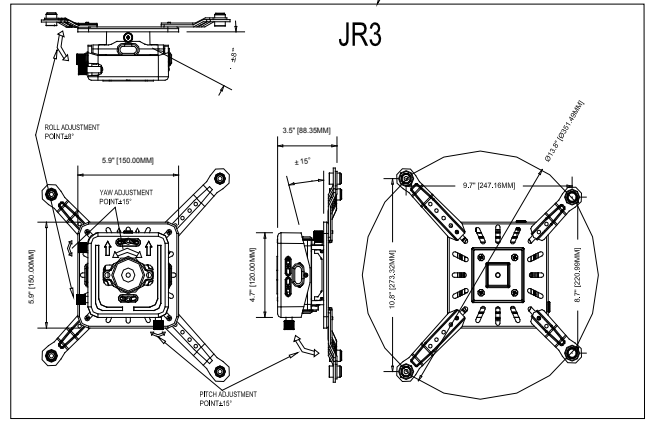

Maximum load rating: 70 lbs

- JKS3-11A MIN6.0"[152.4mm]
MAX11"[279.4mm]
- JKS3-18A MIN12"[304.8mm]
MAX18"[457.2mm]
- JKS3-24A MIN18"[457.2mm]
MAX24"[609.6mm]

THE INFORMATION CONTAINED IN THIS DRAWING IS THE SOLE PROPERTY OF CRIMSON AV LLC. ANY REPRODUCTION IN PART OR AS A WHOLE WITHOUT THE WRITTEN PERMISSION OF CRIMSON AV LLC IS PROHIBITED

CRIMSON AV LLC.
Scale=1:1
 PRODUCT ORDER NUMBER: **JKS3-11A/18A/24A**
 PHONE: **1-866-668-6888**

| | |
|--------------------------------------|-------------------------------------|
| Crimson AV LLC. www.crimsonav.com | |
| TITLE: JKS3-11A/18A/24A | |
| SIZE B | DWG.N.O. JKS3-11A/18A/24A |