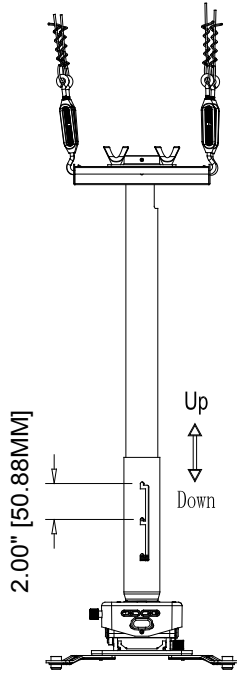

Maximum load rating: 70 lbs

- JKS3-11A MIN6.0"[152.4mm]
MAX11"[279.4mm]
- JKS3-18A MIN12"[304.8mm]
MAX18"[457.2mm]
- JKS3-24A MIN18"[457.2mm]
MAX24"[609.6mm]

THE INFORMATION CONTAINED IN THIS DRAWING IS THE SOLE PROPERTY OF CRIMSON AV LLC. ANY REPRODUCTION IN PART OR AS A WHOLE WITHOUT THE WRITTEN PERMISSION OF CRIMSON AV LLC IS PROHIBITED

CRIMSON AV LLC.
Scale=1:1
 PRODUCT ORDER NUMBER: **JKS3-11A/18A/24A**
 PHONE: **1-866-668-6888**

| | |
|--------------------------------------|-------------------------------------|
| Crimson AV LLC. www.crimsonav.com | |
| TITLE: JKS3-11A/18A/24A | |
| SIZE B | DWG.N.O. JKS3-11A/18A/24A |