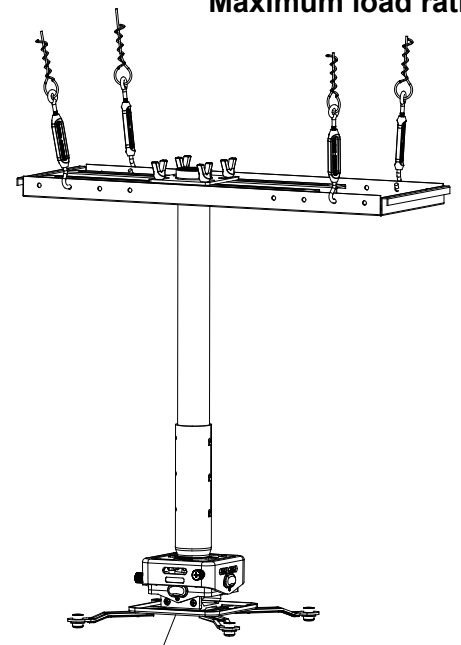

Maximum load rating: 70 lbs

- JKS3-11A MIN6.0"[152.4mm]
MAX11"[279.4mm]
- JKS3-18A MIN12"[304.8mm]
MAX18"[457.2mm]
- JKS3-24A MIN18"[457.2mm]
MAX24"[609.6mm]

THE INFORMATION CONTAINED IN THIS DRAWING IS THE SOLE PROPERTY OF CRIMSON AV LLC. ANY REPRODUCTION IN PART OR AS A WHOLE WITHOUT THE WRITTEN PERMISSION OF CRIMSON AV LLC IS PROHIBITED

CRIMSON AV LLC.
Scale=1:1
 PRODUCT ORDER NUMBER: **JKS3-11A/18A/24A**
 PHONE: **1-866-668-6888**

| | |
|--------------------------------------|-------------------------------------|
| Crimson AV LLC. www.crimsonav.com | |
| TITLE: JKS3-11A/18A/24A | |
| SIZE B | DWG.N.O. JKS3-11A/18A/24A |