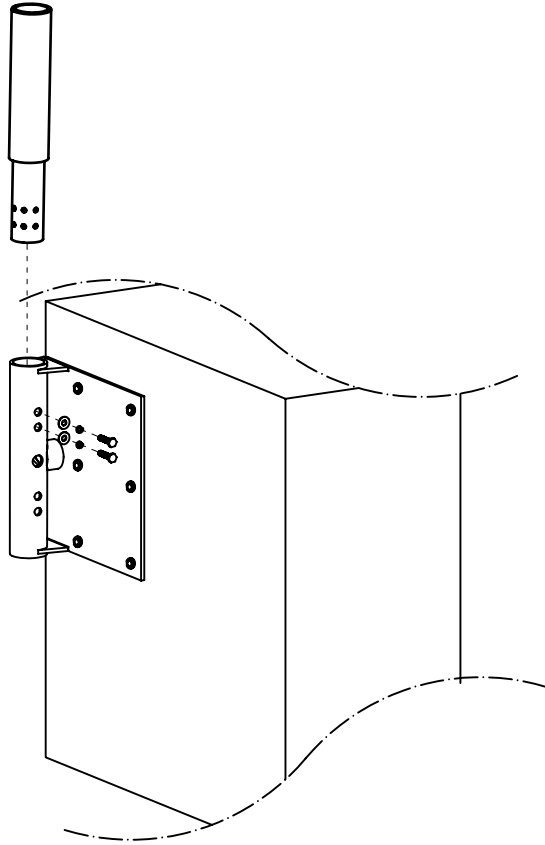

Specifications are subject to change without prior notice.

INSTALLATION INSTRUCTIONS

- 1 Insert REX20 into either RF24 or RW24, then secure using the included stainless steel bolts and washers,

CRIMSON[®]
AV MOUNTING SOLUTIONS