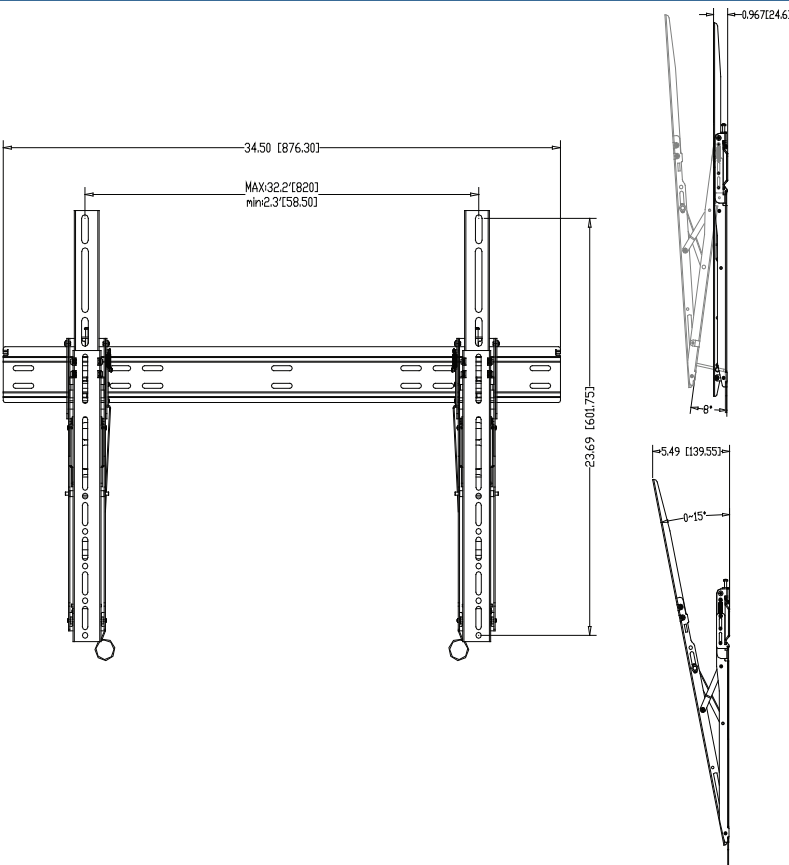

TU65

Up to 15° of tilt for perfect placement

Built-in kickstand feature allows easy access for wiring

Model	TV Sizes	Max Mounting Pattern (WxH)	Load Rating
TU65	37"-70"	820x601mm	120lb

■ **Ultra-Flat**

Super slim design holds flat panel displays only 0.97" (25mm) from the wall.

■ **Installation Surfaces**

Comes pre-assembled for quick and easy installation, simply hang the screen and click in place.

■ **Tilt**

Smooth functioning tilt mechanism allows 15° of adjustment without the need to continuously readjust a tension knob or screw.

■ **VESA Compatible Universal Design**

Compatible with all VESA patterns to 800x600mm. Maximum universal mounting pattern 820x601mm.

■ **Construction**

Fabricated from high-grade aluminum and cold rolled steel with durable epoxy powder coat finish. Includes a complete array of high-grade fasteners, in a pre-sorted hardware pack for easy selection.