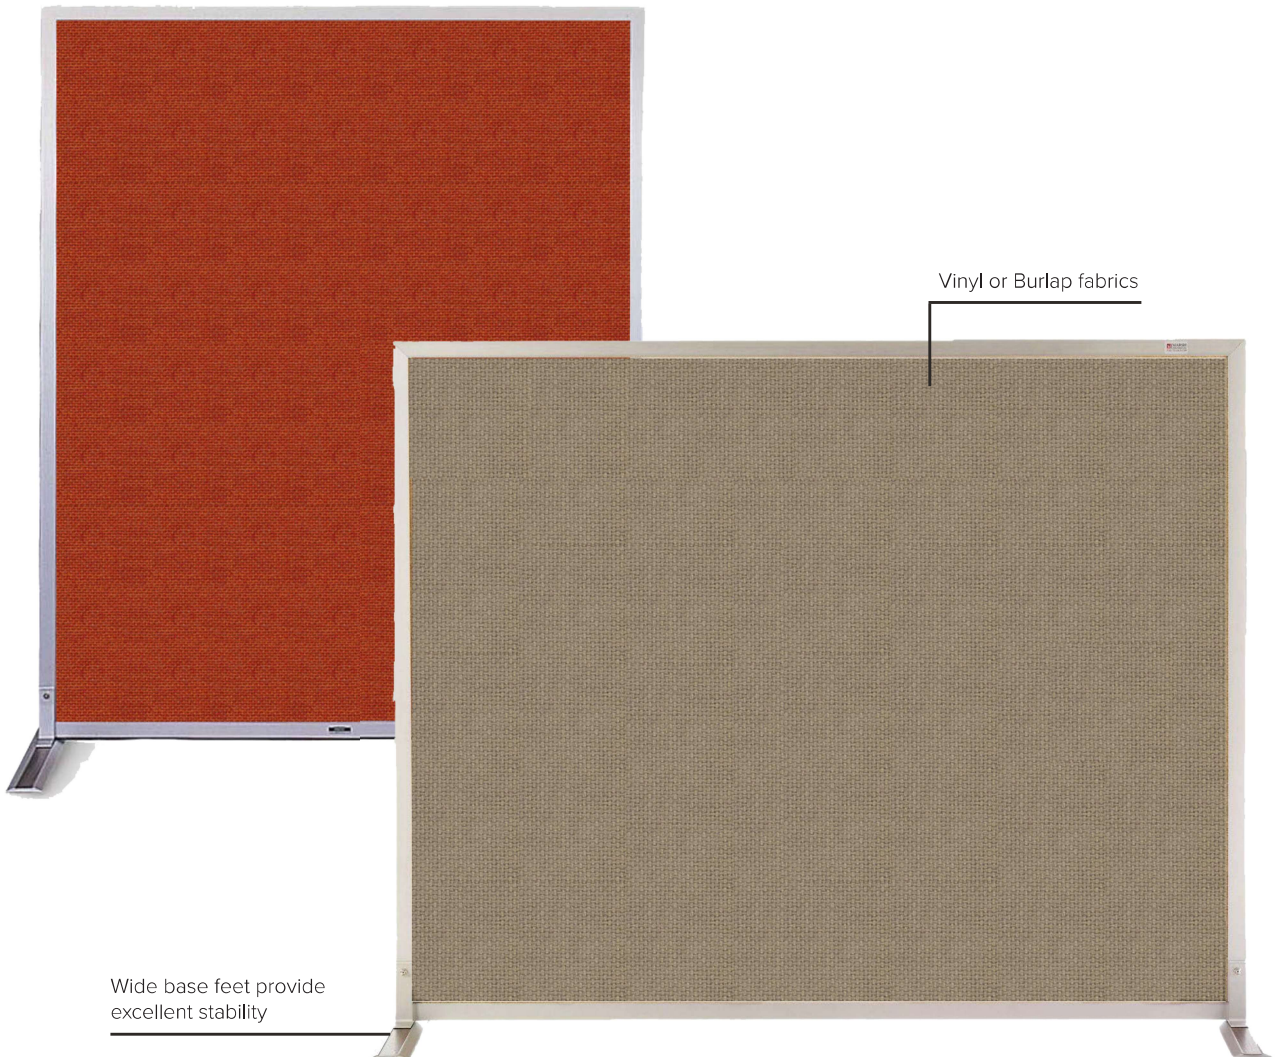

TACKABLE SPACE DIVIDERS

These tackable space dividers can create functional spaces quickly and economically. The Guilford of Maine Burlap Fabrics and Koroseal Belair Vinyl come in a variety of colors, creating not only a place to pin ideas but adding a decorative element to your space.

Stable base

DETAILS

- Acoustic burlap weave fabric on 1/2" fiberboard
- Easy to clean
- Bleach Cleanable: Engineered for maximum cleaning & disinfection performance
- Wool-like appearance for a matte surface
- Available in 10 Guilford of Maine fabric options in non-directional patterns

Vinyl Fabric

Size (h x w)	Weight	Item #
4' x 4'	73 lbs	DC-404
4' x 6'	104 lbs	DC-406
5' x 4'	80 lbs	DC-504
5' x 6'	120 lbs	DC-506
6' x 4'	104 lbs	DC-604
6' x 6'	145 lbs	DC-606

Guilford of Maine Acoustic Fabric

- Product ships freight
- Available with Guilford of Maine Burlap or Koroseal Belair Vinyl
- See page 50 for color options
- Contact Marsh for additional available sizes