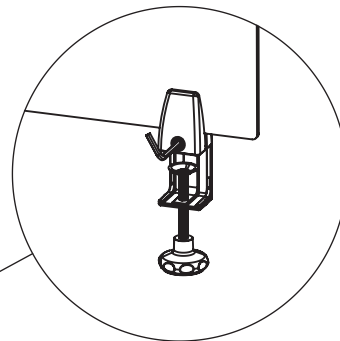

Available Divider Sizes:

24" Wide

30" Wide

Tools Included:

Desktop Clamp (2x)

Allen Wrench

Desktop Clamp Instructions:

Tighten clamp to panel with Allen Wrench

Tighten clamps to desktop