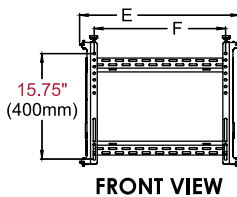

Product Specifications

	DIMENSIONS (W x H x D)	PRODUCT WEIGHT	LOAD CAPACITY	FINISH	AVAILABLE COLORS
DS-MBZ642L	35.00" x 19.46" x 3.09" (889 x 494 x 78mm)	10.5lb (4.8kg)			
DS-MBZ647L	38.75" x 19.46" x 3.09" (984 x 494 x 78mm)	11lb (5kg)	100lb (45.5kg)	Matte/Flat	Black
DS-MBZ647P	22.00" x 19.46" x 3.09" (559 x 494 x 78mm)	9lb (4.1kg)			

Package Specifications

	PACKAGE SIZE (W x H x D)	PACKAGE SHIP WEIGHT	PACKAGE UPC CODE	PACKAGE CONTENTS	UNITS IN PACKAGE
DS-MBZ642L	40.25" x 15.50" x 3.50" (1022 x 394 x 89mm)	12lb (5.4kg)	735029301028		
DS-MBZ647L	40.25" x 15.50" x 3.50" (1022 x 394 x 89mm)	13lb (5.9kg)	735029301035	Wall plate, adaptor rails and mounting hardware	1
DS-MBZ647P	26.88" x 16.00" x 4.38" (683 x 406 x 111mm)	11.5lb (5.2kg)	735029301042		

Accessories

ACC-MB08: 8" accessory wall plate

All dimensions = inch (mm)

MODEL NO.	DIMENSION "E"	DIMENSION "F"
DS-MBZ642L	37.16" (944mm)	34.65" (880mm)
DS-MBZ647L	40.91" (1039mm)	38.40" (975mm)
DS-MBZ647P	23.86" (606mm)	21.65" (550mm)