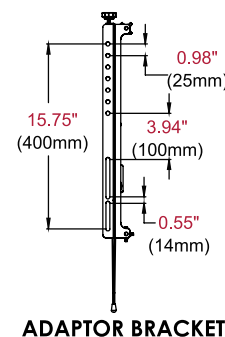

Product Specifications

	DIMENSIONS (W x H x D)	PRODUCT WEIGHT	LOAD CAPACITY	FINISH	AVAILABLE COLORS
DS-MBZ642L	35.00" x 19.46" x 3.09" (889 x 494 x 78mm)	10.5lb (4.8kg)			
DS-MBZ647L	38.75" x 19.46" x 3.09" (984 x 494 x 78mm)	11lb (5kg)	100lb (45.5kg)	Matte/Flat	Black
DS-MBZ647P	22.00" x 19.46" x 3.09" (559 x 494 x 78mm)	9lb (4.1kg)			

Package Specifications

	PACKAGE SIZE (W x H x D)	PACKAGE SHIP WEIGHT	PACKAGE UPC CODE	PACKAGE CONTENTS	UNITS IN PACKAGE
DS-MBZ642L	40.25" x 15.50" x 3.50" (1022 x 394 x 89mm)	12lb (5.4kg)	735029301028		
DS-MBZ647L	40.25" x 15.50" x 3.50" (1022 x 394 x 89mm)	13lb (5.9kg)	735029301035	Wall plate, adaptor rails and mounting hardware	1
DS-MBZ647P	26.88" x 16.00" x 4.38" (683 x 406 x 111mm)	11.5lb (5.2kg)	735029301042		

Accessories

ACC-MB08: 8" accessory wall plate

All dimensions = inch (mm)

MODEL NO.	DIMENSION "E"	DIMENSION "F"
DS-MBZ642L	37.16" (944mm)	34.65" (880mm)
DS-MBZ647L	40.91" (1039mm)	38.40" (975mm)
DS-MBZ647P	23.86" (606mm)	21.65" (550mm)