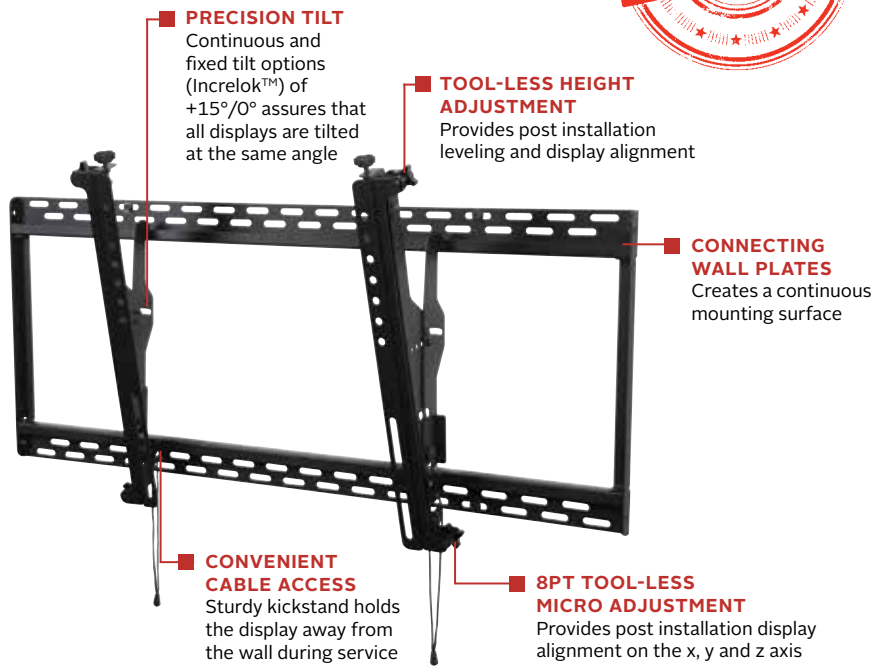

DS-MBZ642L
 DS-MBZ647L
 DS-MBZ647P

 Display size	 Max load
DS-MBZ642L: 40"-42" DS-MBZ647L: 46"-48" DS-MBZ647P: 42"-48"	100lb (45.5kg)

Digital Menu Board Mount with Height & Depth Adjustment

FOR 40" TO 48" DISPLAYS

Peerless-AV's QSR Menu Board Mount is designed to create a seamless mounting surface through connecting wall plates. Continuous and fixed tilt options allow all displays to be tilted at the same angle with ease, creating a flawless alignment. The QSR Menu Board Mount allows for tool-less height adjustment and four-corner depth adjustment to alleviate issues with wall imperfections and fine-tuning. The kickstand feature holds the bottom of the display away from the wall during cable connection, reducing installation time and cost. Available in landscape and portrait design options, Peerless-AV offers a one-to-one ordering process, making the QSR Menu Board Mount the perfect mounting solution.

The four-corner depth adjustment allows you to overcome wall imperfections so you can achieve the perfect QSR Menu Board.

Additional Features

- ✓ The quick connect latch automatically engages the wall plate for a speedy setup
- ✓ Simple one-to-one ordering process
- ✓ Open wall plate reduces wall interference
- ✓ Included security hardware deters tampering and theft
- ✓ Tool-less four corner depth adjustment aligns the displays on the same plane
- ✓ DS-MBZ642L – landscape configuration for 40"-42" displays with mounting hole patterns 880 x 400mm (34.65"W x 15.75"H)
- ✓ DS-MBZ647L – landscape configuration for 46"-48" displays with mounting hole patterns 975 x 400mm (38.40"W x 15.75"H)
- ✓ DS-MBZ647P – portrait configuration for 42"-48" displays with mounting hole patterns 550 x 400mm (21.65"W x 15.75"H)