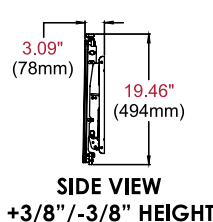

Product Specifications

	DIMENSIONS (W x H x D)	PRODUCT WEIGHT	LOAD CAPACITY	FINISH	AVAILABLE COLORS
DS-MBZ642L	35.00" x 19.46" x 3.09" (889 x 494 x 78mm)	10.5lb (4.8kg)			
DS-MBZ647L	38.75" x 19.46" x 3.09" (984 x 494 x 78mm)	11lb (5kg)	100lb (45.5kg)	Matte/Flat	Black
DS-MBZ647P	22.00" x 19.46" x 3.09" (559 x 494 x 78mm)	9lb (4.1kg)			

Package Specifications

	PACKAGE SIZE (W x H x D)	PACKAGE SHIP WEIGHT	PACKAGE UPC CODE	PACKAGE CONTENTS	UNITS IN PACKAGE
DS-MBZ642L	40.25" x 15.50" x 3.50" (1022 x 394 x 89mm)	12lb (5.4kg)	735029301028		
DS-MBZ647L	40.25" x 15.50" x 3.50" (1022 x 394 x 89mm)	13lb (5.9kg)	735029301035	Wall plate, adaptor rails and mounting hardware	1
DS-MBZ647P	26.88" x 16.00" x 4.38" (683 x 406 x 111mm)	11.5lb (5.2kg)	735029301042		

Accessories

ACC-MB08: 8" accessory wall plate

All dimensions = inch (mm)

MODEL NO.	DIMENSION "E"	DIMENSION "F"
DS-MBZ642L	37.16" (944mm)	34.65" (880mm)
DS-MBZ647L	40.91" (1039mm)	38.40" (975mm)
DS-MBZ647P	23.86" (606mm)	21.65" (550mm)