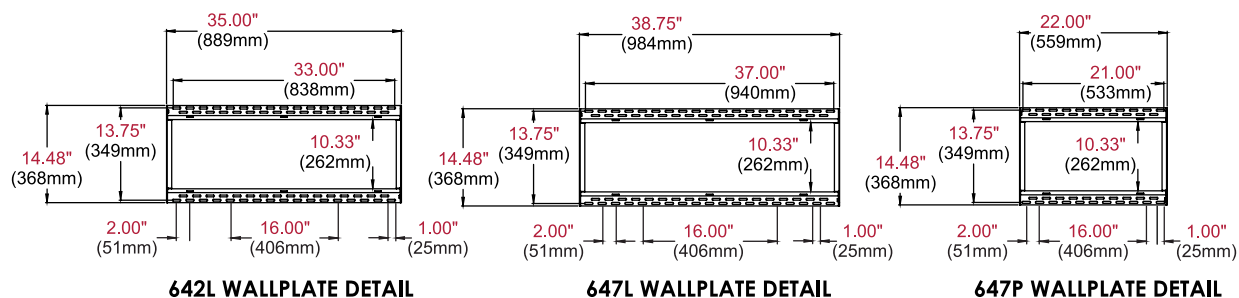

The four-corner depth adjustment allows you to overcome wall imperfections so you can achieve the perfect QSR Menu Board.

Additional Features

- ✓ The quick connect latch automatically engages the wall plate for a speedy setup
- ✓ Simple one-to-one ordering process
- ✓ Open wall plate reduces wall interference
- ✓ Included security hardware deters tampering and theft
- ✓ Tool-less four corner depth adjustment aligns the displays on the same plane
- ✓ DS-MBZ642L – landscape configuration for 40"-42" displays with mounting hole patterns 880 x 400mm (34.65"W x 15.75"H)
- ✓ DS-MBZ647L – landscape configuration for 46"-48" displays with mounting hole patterns 975 x 400mm (38.40"W x 15.75"H)
- ✓ DS-MBZ647P – portrait configuration for 42"-48" displays with mounting hole patterns 550 x 400mm (21.65"W x 15.75"H)

Product Specifications

	DIMENSIONS (W x H x D)	PRODUCT WEIGHT	LOAD CAPACITY	FINISH	AVAILABLE COLORS
DS-MBZ642L	35.00" x 19.46" x 3.09" (889 x 494 x 78mm)	10.5lb (4.8kg)			
DS-MBZ647L	38.75" x 19.46" x 3.09" (984 x 494 x 78mm)	11lb (5kg)	100lb (45.5kg)	Matte/Flat	Black
DS-MBZ647P	22.00" x 19.46" x 3.09" (559 x 494 x 78mm)	9lb (4.1kg)			

Package Specifications

	PACKAGE SIZE (W x H x D)	PACKAGE SHIP WEIGHT	PACKAGE UPC CODE	PACKAGE CONTENTS	UNITS IN PACKAGE
DS-MBZ642L	40.25" x 15.50" x 3.50" (1022 x 394 x 89mm)	12lb (5.4kg)	735029301028		
DS-MBZ647L	40.25" x 15.50" x 3.50" (1022 x 394 x 89mm)	13lb (5.9kg)	735029301035	Wall plate, adaptor rails and mounting hardware	1
DS-MBZ647P	26.88" x 16.00" x 4.38" (683 x 406 x 111mm)	11.5lb (5.2kg)	735029301042		

Accessories

ACC-MB08: 8" accessory wall plate

All dimensions = inch (mm)

MODEL NO.	DIMENSION "E"	DIMENSION "F"
DS-MBZ642L	37.16" (944mm)	34.65" (880mm)
DS-MBZ647L	40.91" (1039mm)	38.40" (975mm)
DS-MBZ647P	23.86" (606mm)	21.65" (550mm)