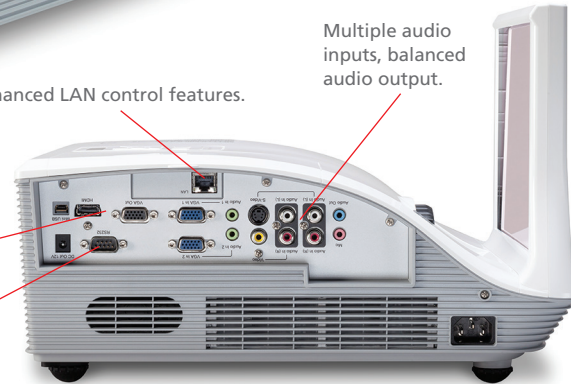

IR (Control) Receiver

Ultra sharp, ultra short: 23.5 in ~ 29.7 in 87.2 in diag. @ 25.75"

USB, HDMI, VGA ports.

RS232 input, for maximum control flexibility.

Enhanced LAN control features.

Multiple audio inputs, balanced audio output.