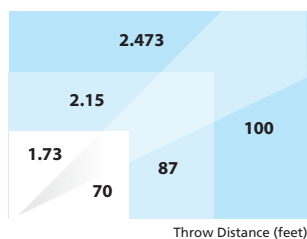

KEY FEATURES

- Ultra sharp, as short as 23.5 in ~29.7 in 87.2 in diag. @ 25.75"
- 3D capable
- Multiple wall color options
- Microphone input
- Filter free design
- Multiple display modes
- Less than 0.5W power consumption in standby mode
- LAN control

Diagonal Image Size (inches)