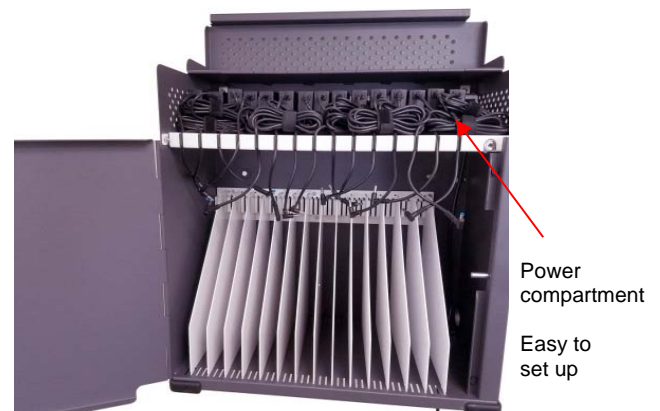

Wall-Mount Security Safe for Chromebooks and Tablets

Model # DS-CB-WM-15

- Secures and recharges up to 15 tablets and Chromebooks (up to a 14" screen)
- 15 UL-listed power outlets; single exit cord
- Datamation Systems' innovative QUICK→SET: power supply bricks plug directly into IEC adapted outlets (adapters included). This removes 45 feet of cabling, making the installation/integration of the cabinet quicker and neater than any conventional cabinet.
- Separate secure compartment for power and cords locks when the door is closed
- Excellent drop-down cable management
- Innovative slam-lock is as secure as a car door
- Overall dimensions: 21.7"W x 11.8"D x 21.4"H
- Divider slot dimensions: 1.2"W x 10.5"D x 15.5"H
- ABS fire-rated plastic dividers, removable and adjustable in 1/4" increments
- Easy to install wall mounting plate included (customer provides screws, bolts or fasteners appropriate to wall conditions)
- Powder coated paint (charcoal)
- Meets all applicable safety standards
- FedEx or UPS shippable
- Weight: 50 lbs. (58 lbs. shipping weight)
- Proudly made in the USA