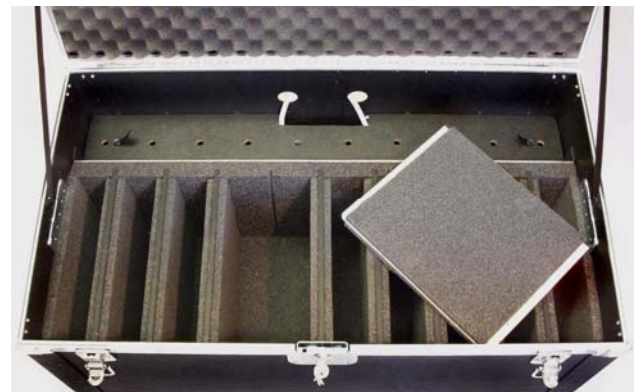

# Notebook PC Transport Case

**Model # DS-MNSC-10**

**Dell SKU # A6877833**

- Safely houses up to ten laptop computers (virtually any model) with room for a wireless hub, etc.
- Rugged construction of case is “shipping grade”
- Two six outlet surge-protected outlet strips mounted in utility well, with six foot exit cords
- Slotted and punched shelf for easy wire management
- Case can be secured with a cable or stored in a locked closet for extra security
- Generously vented with four louvered vent panels for recharging
- Two side handles make it easy for carrying up stair cases or into vans
- Top handle pops up for easy transport
- Lock plate with key lock provides security
- Compartments are padded and configurable
- Dimensions: 36 ½”W x 20 ½”D x 22”H
- Slot dimensions: 14” x 14” x 2”