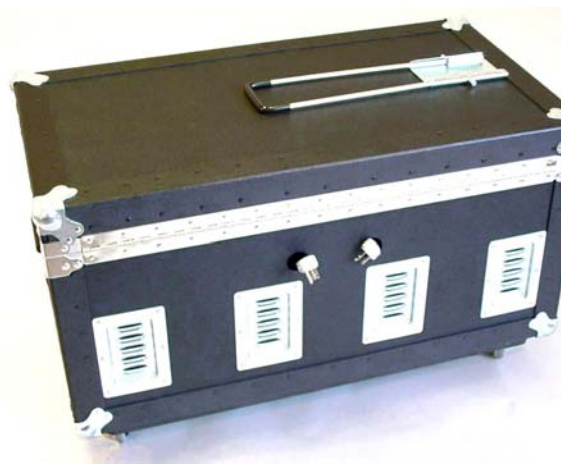

# Notebook PC Transport Case

**Model # DS-MNSC-10**

**Dell SKU # A6877833**

- Safely houses up to ten laptop computers (virtually any model) with room for a wireless hub, etc.
- Rugged construction of case is “shipping grade”
- Two six outlet surge-protected outlet strips mounted in utility well, with six foot exit cords
- Slotted and punched shelf for easy wire management
- Case can be secured with a cable or stored in a locked closet for extra security
- Generously vented with four louvered vent panels for recharging
- Two side handles make it easy for carrying up stair cases or into vans
- Top handle pops up for easy transport
- Lock plate with key lock provides security
- Compartments are padded and configurable
- Dimensions: 36 ½”W x 20 ½”D x 22”H
- Slot dimensions: 14” x 14” x 2”

**Model # DS-MNSC10-OTK-SP2**

(shown above)

**Dell SKU # A6877834**

*\*Includes 5” tire upgrade*

**Local Office: (512) 595-1365 • Toll Free: (800) 724-4339**