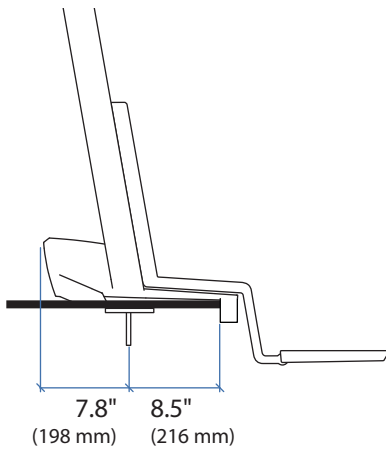

Grommet Mount for WorkFit-S

© 2012 Ergotron, Inc. rev. 08/10/2012 DIM-WFS-Grommet Content is subject to change without notification

Americas Sales and Corporate Headquarters

St. Paul, MN USA
(800) 888-8458
+1-651-681-7600
www.ergotron.com
sales@ergotron.com