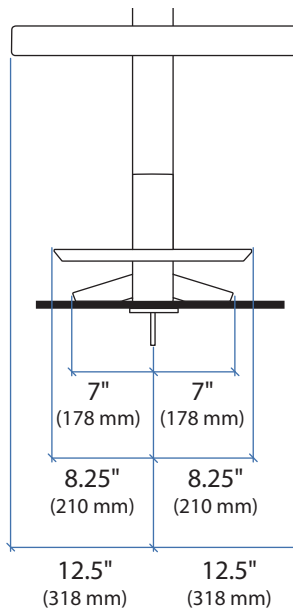

Grommet Mount for WorkFit-S

© 2012 Ergotron, Inc. rev. 08/10/2012 DIM-WFS-Grommet Content is subject to change without notification

Americas Sales and Corporate Headquarters

St. Paul, MN USA
(800) 888-8458
+1-651-681-7600
www.ergotron.com
sales@ergotron.com