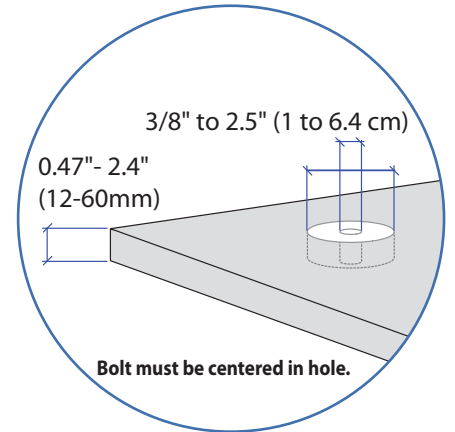

Grommet Mount for WorkFit-S

© 2012 Ergotron, Inc. rev. 08/10/2012 DIM-WFS-Grommet Content is subject to change without notification

Americas Sales and Corporate Headquarters

St. Paul, MN USA
(800) 888-8458
+1-651-681-7600
www.ergotron.com
sales@ergotron.com