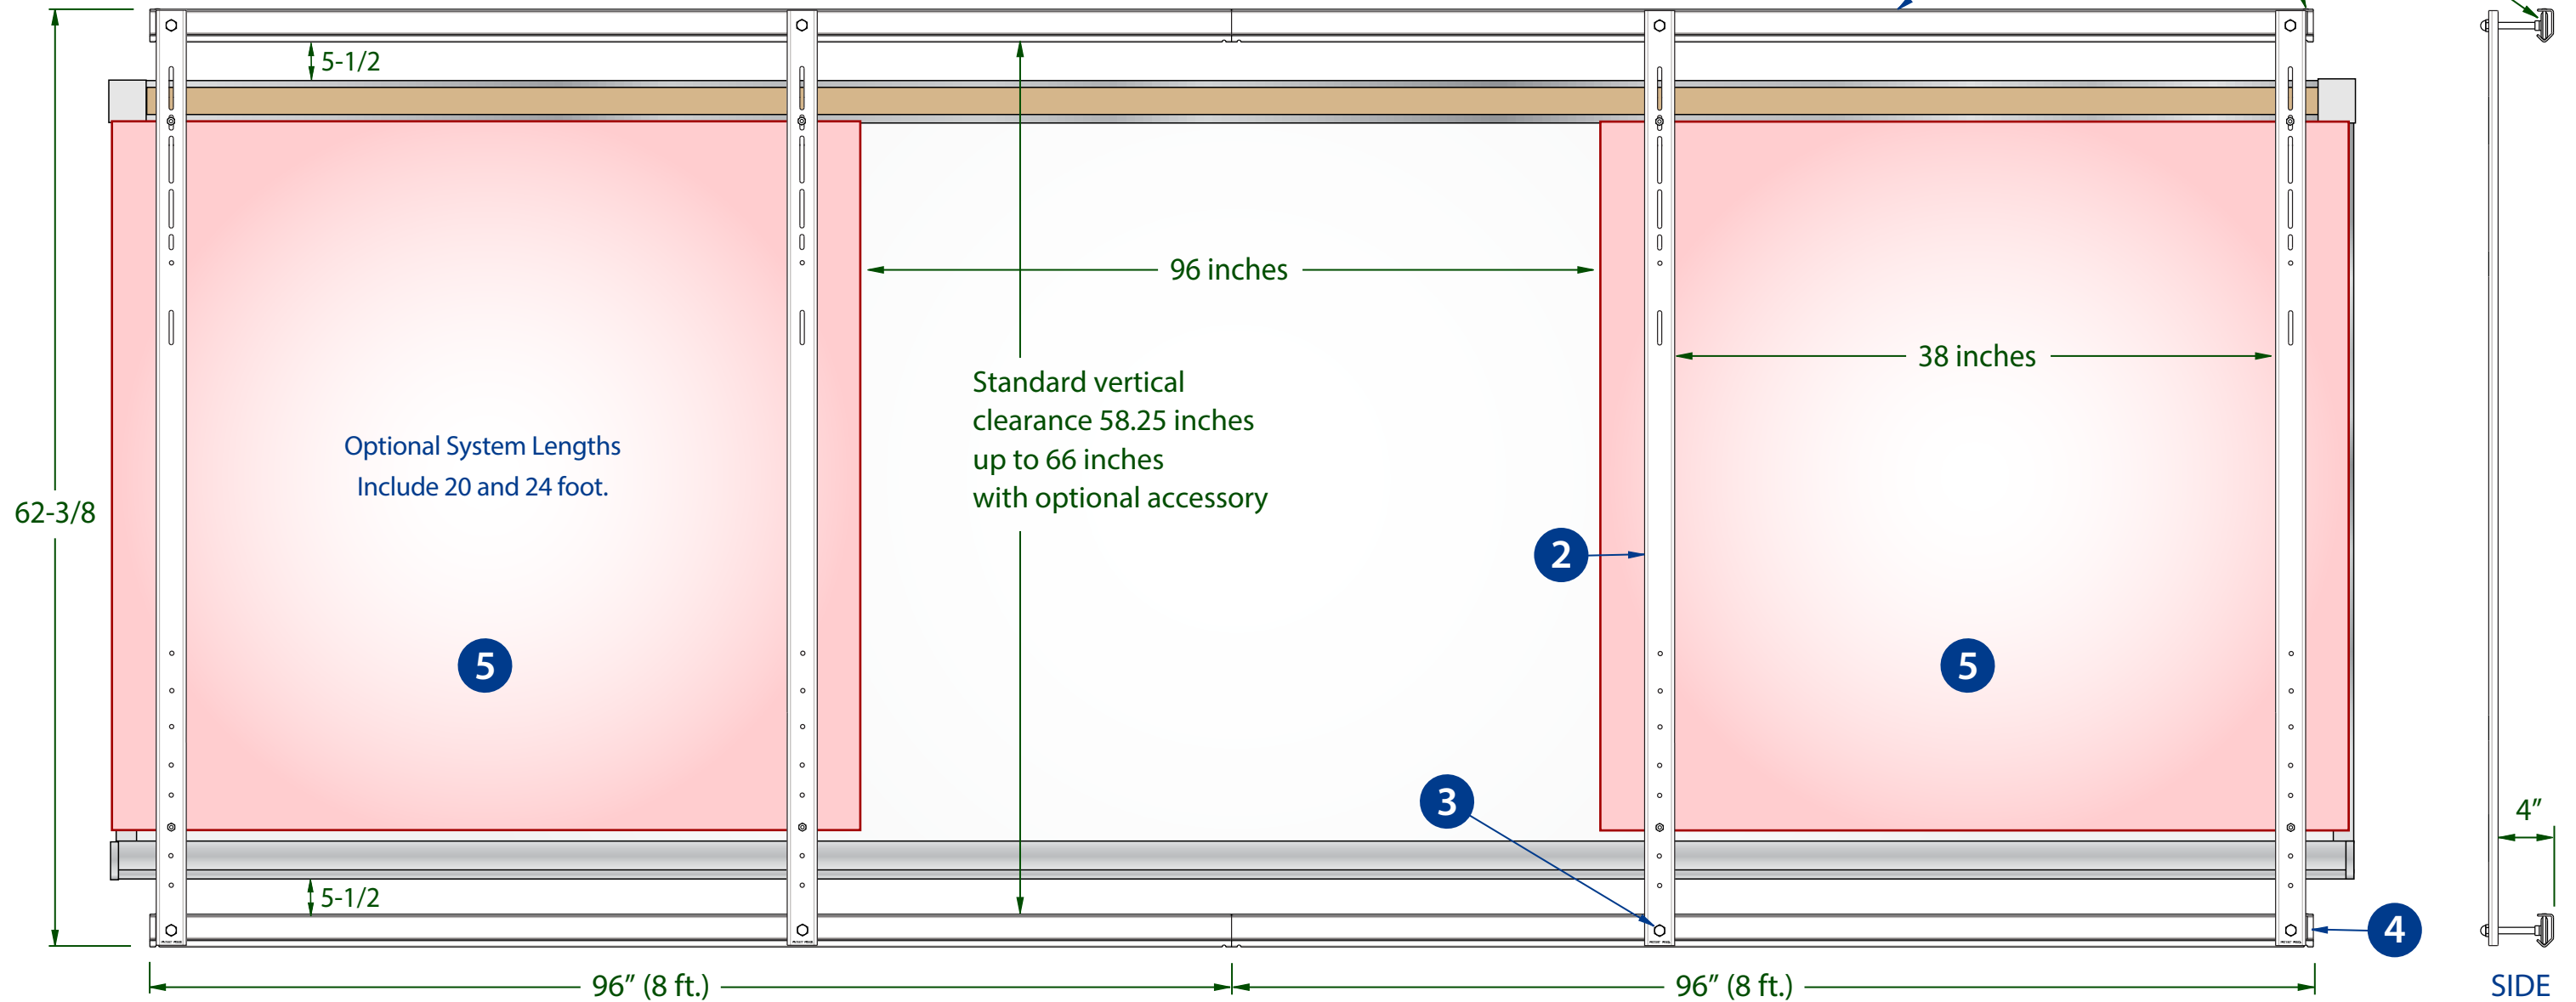

Stop Pin
with
Brake Pad

4x4 DIVERSIBOARD MB INSTALLATION

- 1 WR-96 Diversitrack™ Wall Rail 96"
- 2 CU-256 Diversitrack™ Carriage Upright

- 3 Carriage Roller Assembly
- 4 Wall Rail Binding Post

- 5 MB4848 Diversiboard MB (marker board)

Depicted here is part# DT-MB4848-16. Other configurations exist including varying board sizes