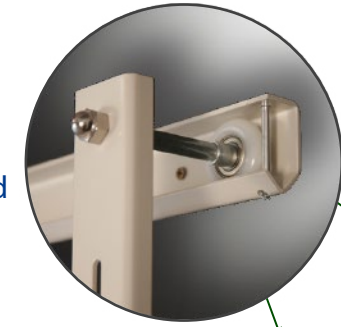

Stop Pin
with
Brake Pad

4x4 DIVERSIBOARD MB INSTALLATION

- 1 WR-96 Diversitrack™ Wall Rail 96"
- 2 CU-256 Diversitrack™ Carriage Upright

- 3 Carriage Roller Assembly
- 4 Wall Rail Binding Post

- 5 MB4848 Diversiboard MB (marker board)

Depicted here is part# DT-MB4848-16. Other configurations exist including varying board sizes