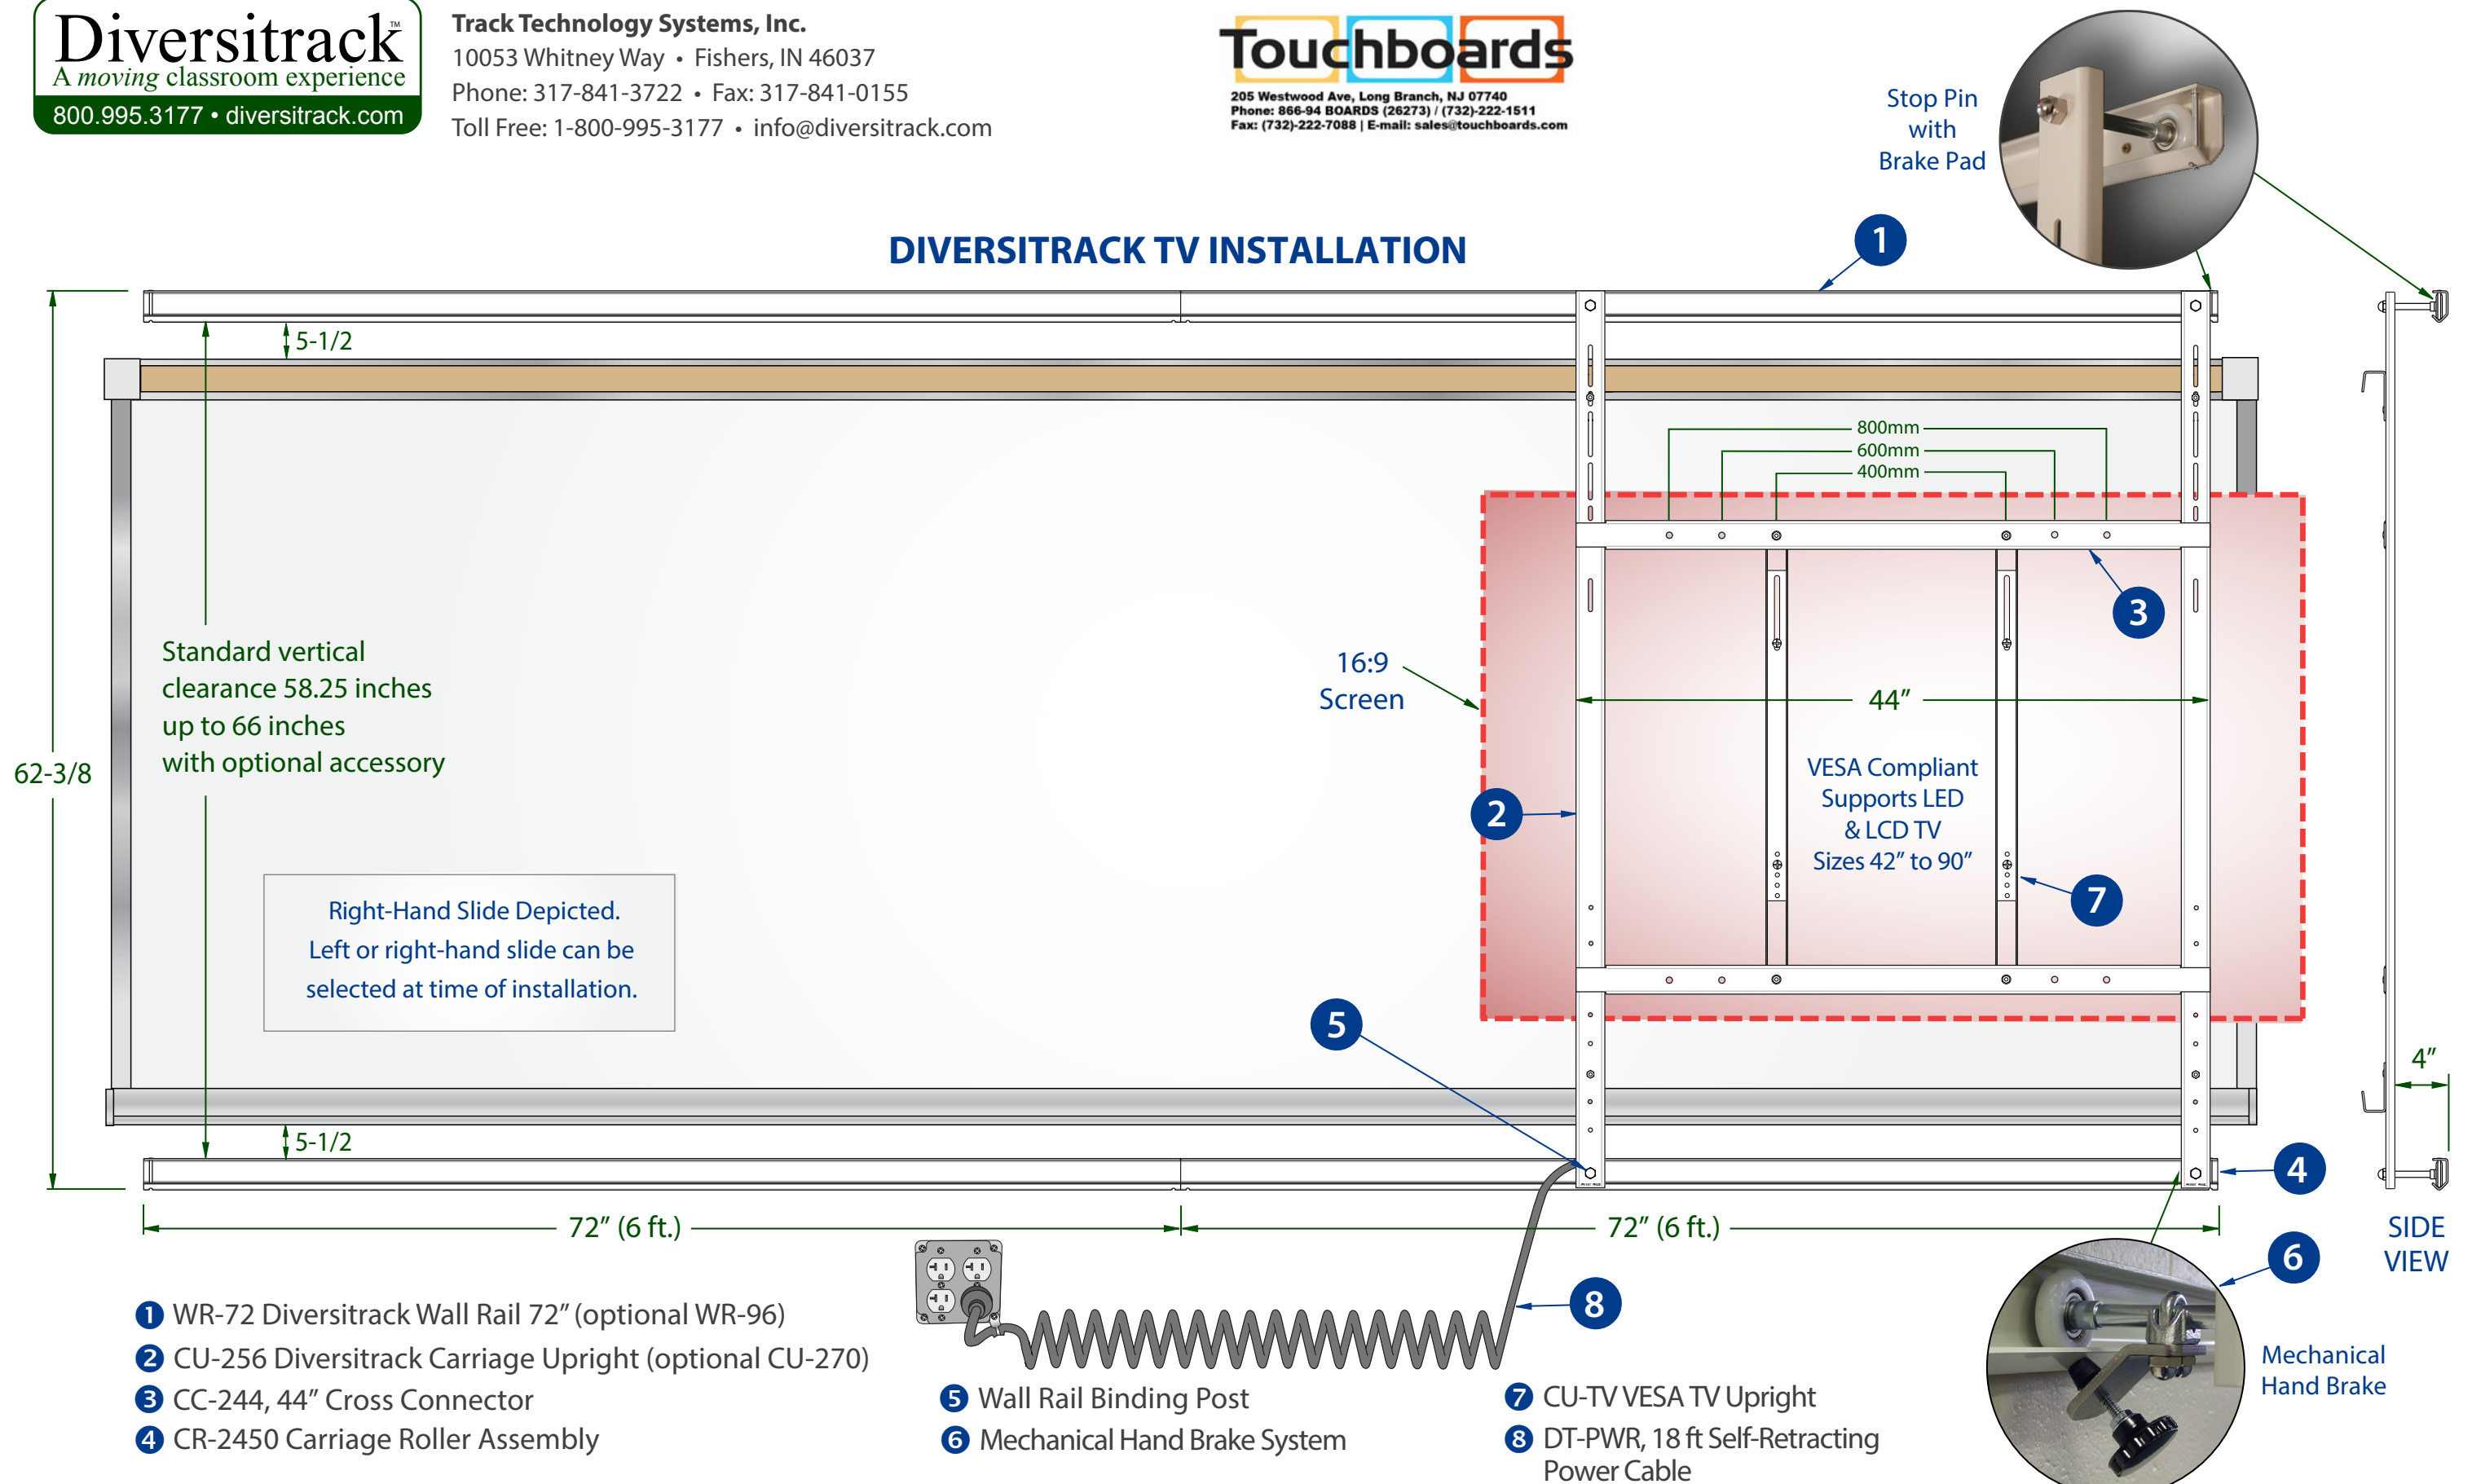

DIVERSITRACK TV INSTALLATION

- 1 WR-72 Diversitrack Wall Rail 72" (optional WR-96)
- 2 CU-256 Diversitrack Carriage Upright (optional CU-270)
- 3 CC-244, 44" Cross Connector
- 4 CR-2450 Carriage Roller Assembly

- 5 Wall Rail Binding Post
- 6 Mechanical Hand Brake System

- 7 CU-TV VESA TV Upright
- 8 DT-PWR, 18 ft Self-Retracting Power Cable