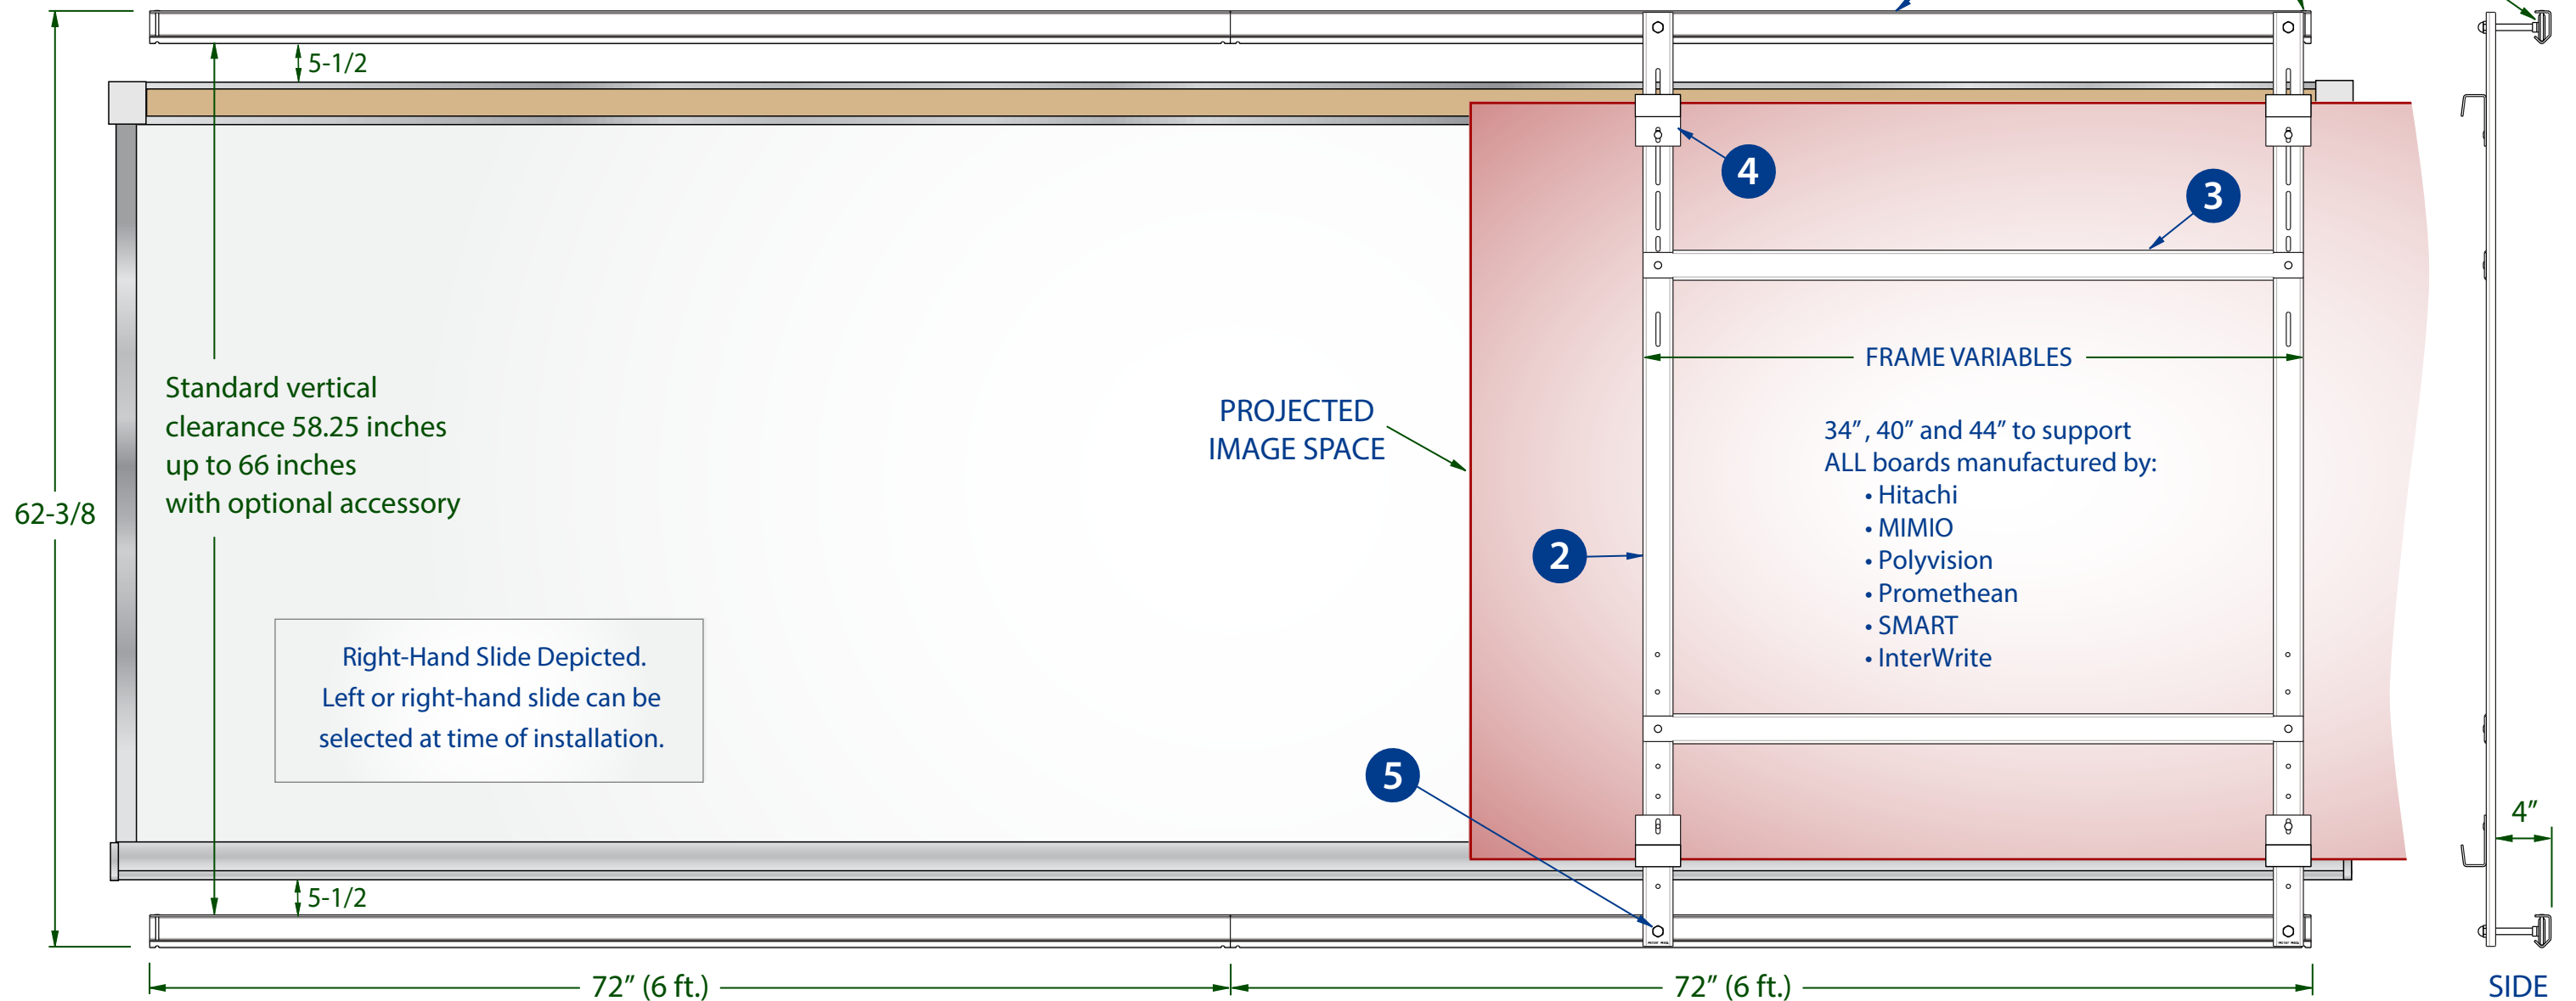

Stop Pin
with
Brake Pad

INTERACTIVE WHITEBOARD INSTALLATION

- 1** WR-72 Diversitrack™ Wall Rail 72" (optional WR-96)
- 2** CU-256 Diversitrack™ Carriage Upright (optional CU-270)
- 3** CC-xxx Cross Connector, "234", "240" or "244"
- 4** MC-xxx Mounting Clip, model specific
- 5** Carriage Roller Assembly