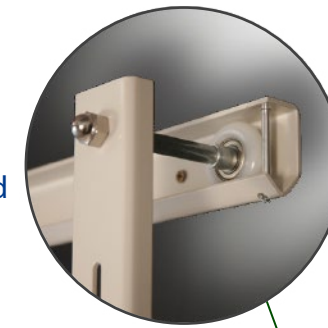

Stop Pin
with
Brake Pad

INTERACTIVE WHITEBOARD INSTALLATION

- 1** WR-72 Diversitrack™ Wall Rail 72" (optional WR-96)
- 2** CU-256 Diversitrack™ Carriage Upright (optional CU-270)
- 3** CC-xxx Cross Connector, "234", "240" or "244"
- 4** MC-xxx Mounting Clip, model specific
- 5** Carriage Roller Assembly