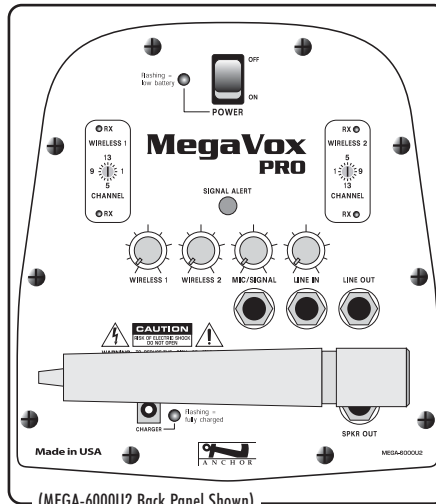

MEGAVOX PRO BASIC PACKAGE

- Megavox Pro (MEGA-6000U1) with wireless receiver
- Heavy duty speaker stand (SS-550)
- Choice of microphone:
 - Handheld WH-6000 or
 - Headband HBM-60, Lapel LM-60 or Collar Mic CM-60 and Body Pack Transmitter (for Headband Mic) WB-6000

MEGAVOX PRO DELUXE PACKAGE

- Megavox Pro (MEGA-6000U1) with wireless receiver
- Megavox companion speaker (MEGA-6001)
- Speaker cable (SC-50)
- 2 Heavy duty speaker stands (SS-550)
- Choice of microphone:
 - Handheld WH-6000 or
 - Headband HBM-60, Lapel LM-60 or Collar Mic CM-60 and Body Pack Transmitter (for Headband Mic) WB-6000

MegaVox PRO PA System

Portable Public Address System Specifications

Advancing Technology

Thousands report the MegaVox Pro as the most reliable PA system on the market. Emergency responders like its signal alert siren, wired microphone and convenient shoulder strap. Coaches, band directors and auctioneers appreciate the flexibility of the AC/DC operation and the range of the wireless microphones. With the MegaVox Pro you're ready for any situation... it's lightweight, loud & easy to carry. Just grab it and go!