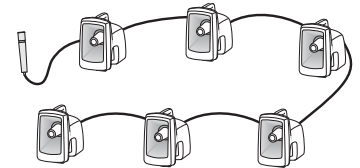

DYNAMIC MICROPHONE W/ COIL CORD

EXTERNAL SPEAKER OUTPUT POWERS OPTIONAL MEGAVOX PRO COMPANION SPEAKER

MADE IN THE USA!

MEGAVOX PRO DAISY-CHAIN

DAISY-CHAIN READY - CONNECT MULTIPLE SYSTEMS

SIMPLE LINE-OUT TO LINE-IN CONNECTION EXPANDS YOUR COVERAGE