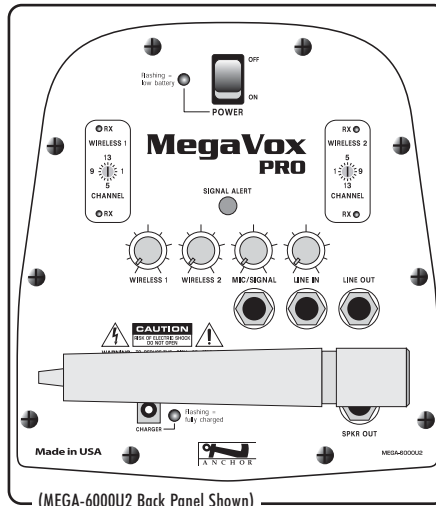

MegaVox PRO PA System

Portable Public Address System Specifications

Advancing Technology

Thousands report the MegaVox Pro as the most reliable PA system on the market. Emergency responders like its signal alert siren, wired microphone and convenient shoulder strap. Coaches, band directors and auctioneers appreciate the flexibility of the AC/DC operation and the range of the wireless microphones. With the MegaVox Pro you're ready for any situation... it's lightweight, loud & easy to carry. Just grab it and go!

(MEGA-6000U2 Back Panel Shown)

MEGAVOX PRO MODELS

MEGA-6000 Battery powered PA system wired mic & built-in rechargeable battery

MEGA-6000U1 1 built-in wireless receiver

MEGA-6000U2 2 built-in wireless receivers