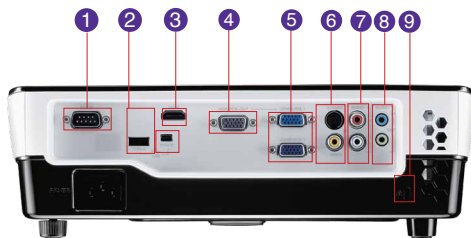

Top / Front View

Top

Front

Input and Output Terminals

Back

- | | |
|-----------------------|-------------------|
| 1 RS-232 x1 | 6 S-Video / Video |
| 2 USB Type A/Mini B | 7 Audio R/L |
| 3 HDMI x1 | 8 Audio In/Out |
| 4 RGB Out x1 | 9 Kensington Lock |
| 5 RGB In/Component x2 | |