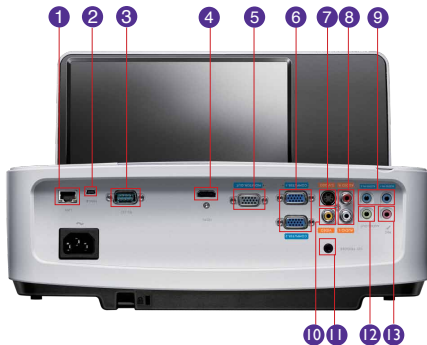

## Features

- Native WXGA (1280x800) Resolution
- 2500 ANSI Lumens; 13000:1 Contrast Ratio
- 0.36 Ultra Short Throw Ratio
- LAN Control; Smart Eco Mode
- 10W x 2 Speaker; SRSWOW HD™; Mic Input

## Input and Output Terminals

- |                                   |                              |
|-----------------------------------|------------------------------|
| 1 LAN (RJ45)                      | 7 S-Video In (Mini DIN 4pin) |
| 2 USB Mini B                      | 8 Audio Out L & R (RCA)      |
| 3 RS232 (DB-9pin)                 | 9 Audio In 1 & 2 (Mini Jack) |
| 4 HDMI (v1.3)                     | 10 Composite Video In (RCA)  |
| 5 Monitor Out (D-sub 15pin)       | 11 DC 12V Trigger (3.5mm)    |
| 6 Computer In 1 & 2 (D-sub 15pin) | 12 Audio Out (Mini Jack)     |
|                                   | 13 Mic In (Mini Jack)        |