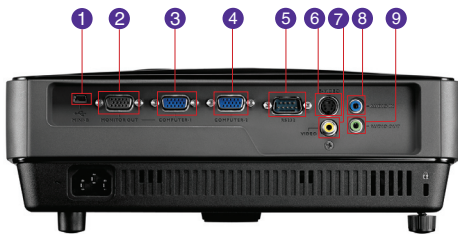

## Input and Output Terminals

- |                             |                            |
|-----------------------------|----------------------------|
| 1 USB (Mini-B)              | 6 S-Video (Mini DIN 4-pin) |
| 2 Monitor Out (D-sub 15pin) | 7 Video Out (RCA Jack)     |
| 3 Computer-1 (D-sub 15pin)  | 8 Audio In (Mini Jack)     |
| 4 Computer-2 (D-sub 15pin)  | 9 Audio Out (Mini Jack)    |
| 5 RS232 (DB-9pin)           |                            |