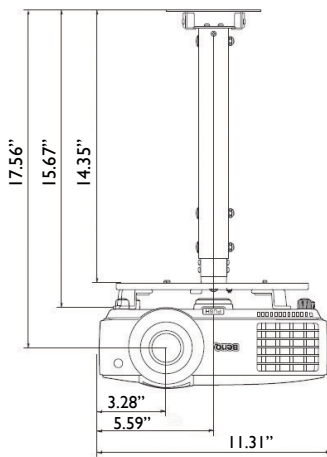

Enjoyment Matters

Distance Chart

Screen Size				Distance from screen (inch)			Vertical offset (inch)
Diagonal		W (inch)	H (inch)	Min length	Average	Min length	
Inch	mm			Max zoom		Max zoom	
30	762	24	18	44.57	46.81	49.02	1.81
40	1016	32	24	59.40	62.40	65.35	2.40
50	1270	40	30	74.29	78.00	81.69	2.99
60	1524	48	36	89.13	93.58	98.07	3.58
80	2032	64	48	118.86	124.80	130.75	4.80
100	2540	80	60	148.58	155.98	163.43	5.98
120	3048	96	72	178.27	187.20	196.10	7.20
150	3810	120	90	222.83	233.98	245.12	9.02
200	5080	160	120	297.13	312.01	326.85	12.01
220	5588	176	132	326.85	343.19	359.53	13.19
250	6350	200	150	371.42	390.00	408.54	15.00
300	7620	240	180	445.71	467.99	490.28	17.99

Ceiling Mount Chart

Ceiling Mount Screw:
 M4 x 8 (Max L = 8 mm)

Units: inch

Dimensions