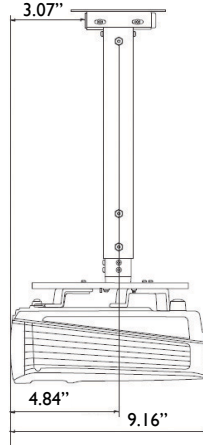

Enjoyment Matters

Distance Chart

Screen Size				Distance from screen (inch)			Vertical offset (inch)
Diagonal		W (inch)	H (inch)	Min length	Average	Min length	
Inch	mm			Max zoom		Max zoom	
30	762	24	18	44.57	46.81	49.02	1.81
40	1016	32	24	59.40	62.40	65.35	2.40
50	1270	40	30	74.29	78.00	81.69	2.99
60	1524	48	36	89.13	93.58	98.07	3.58
80	2032	64	48	118.86	124.80	130.75	4.80
100	2540	80	60	148.58	155.98	163.43	5.98
120	3048	96	72	178.27	187.20	196.10	7.20
150	3810	120	90	222.83	233.98	245.12	9.02
200	5080	160	120	297.13	312.01	326.85	12.01
220	5588	176	132	326.85	343.19	359.53	13.19
250	6350	200	150	371.42	390.00	408.54	15.00
300	7620	240	180	445.71	467.99	490.28	17.99

Ceiling Mount Chart

Ceiling Mount Screw:
 M4 x 8 (Max L = 8 mm)

Units: inch

Dimensions