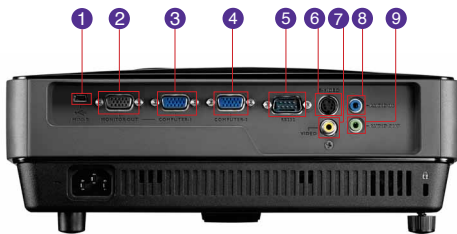

Input and Output Terminals

- | | |
|-----------------------------|----------------------------|
| 1 USB (Mini-B) | 6 S-Video (Mini DIN 4-pin) |
| 2 Monitor Out (D-sub 15pin) | 7 Video Out (RCA Jack) |
| 3 Computer-1 (D-sub 15pin) | 8 Audio In (Mini Jack) |
| 4 Computer-2 (D-sub 15pin) | 9 Audio Out (Mini Jack) |
| 5 RS232 (DB-9pin) | |