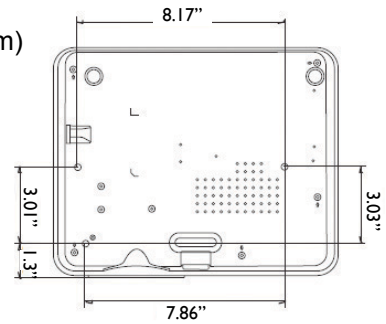

Enjoyment Matters

Distance Chart

Screen Size				Distance from screen (inch)			Vertical offset (inch)
Diagonal		W (inch)	H (inch)	Min length	Average	Min length	
Inch	mm			Max zoom		Max zoom	
30	762	24	18	44.57	46.81	49.02	1.81
40	1016	32	24	59.40	62.40	65.35	2.40
50	1270	40	30	74.29	78.00	81.69	2.99
60	1524	48	36	89.13	93.58	98.07	3.58
80	2032	64	48	118.86	124.80	130.75	4.80
100	2540	80	60	148.58	155.98	163.43	5.98
120	3048	96	72	178.27	187.20	196.10	7.20
150	3810	120	90	222.83	233.98	245.12	9.02
200	5080	160	120	297.13	312.01	326.85	12.01
220	5588	176	132	326.85	343.19	359.53	13.19
250	6350	200	150	371.42	390.00	408.54	15.00
300	7620	240	180	445.71	467.99	490.28	17.99

Ceiling Mount Chart

Ceiling Mount Screw:
 M4 x 8 (Max L = 8 mm)

Units: inch

Dimensions