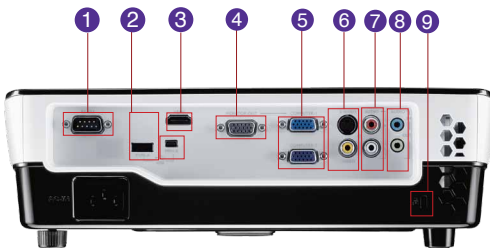

## Top / Front View

Top

Front

## Input and Output Terminals

Back

- |                       |                      |
|-----------------------|----------------------|
| 1 RS-232 x1           | 6 S-Video / Video x1 |
| 2 USB Type A & Mini-B | 7 Audio R/L x1       |
| 3 HDMI x1             | 8 Audio In & Out x1  |
| 4 RGB Output x1       | 9 Kensington Lock    |
| 5 RGB In/Component x2 |                      |