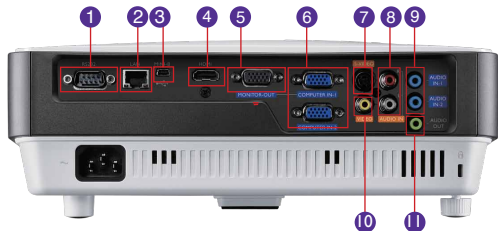

## Features

- Native XGA (1024x768) Resolution
- 2700 ANSI Lumens, 10000:1 Contrast Ratio
- 10W Speaker, HDMI x1, Eco Blank,
- LAN Control, Instant Restart, Teaching Template
- DLP 3D Ready, Long Lamp Life

## Input and Output Terminals

- |                          |                           |
|--------------------------|---------------------------|
| 1 RS-232 (DB-9pin)       | 7 S-Video                 |
| 2 LAN (RJ45)             | 8 Audio L/R In (RCA)      |
| 3 USB (Type Mini B)      | 9 Audio In 1 / Audio In 2 |
| 4 HDMI                   | 10 Video                  |
| 5 Monitor Out            | 11 Audio Out              |
| 6 Computer-1/ Computer-2 |                           |