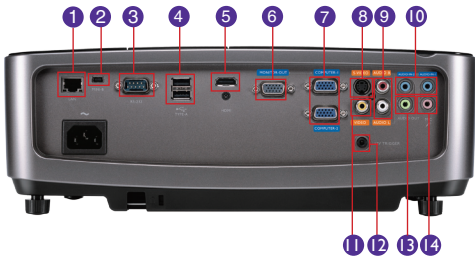

DIGITAL PROJECTOR | MX763

Features

- Native XGA (1024x768) Resolution
- 3700 ANSI Lumens; 5300:1 Contrast Ratio
- 1.6x Big Zoom; Lens Shift; Auto Keystone
- LAN Control/Display; USB Reader/Display
- 3D Ready; Wireless Display (Optional)

Input and Output Terminals

- | | |
|----------------------------------|-------------------------------|
| 1 LAN (RJ45) | 8 S-Video in (Mini DIN 4pin) |
| 2 USB (Type Mini-B) | 9 Audio In L&R (RCA) |
| 3 RS232 (DB 9-pin) | 10 Audio In 1 & 2 (Mini Jack) |
| 4 USB (Type-A) x2 | 11 Composite Video In (RCA) |
| 5 HDMI V1.3 | 12 DV 12V Trigger |
| 6 Monitor Out (D-sub 15pin) | 13 Audio Out (Mini Jack) |
| 7 Computer In 1 & 2 (D-sub15pin) | 14 Microphone In (Mini Jack) |