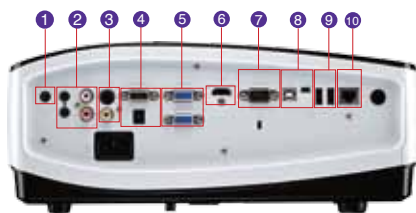

Top / Front-Left View

Top

Front-Left

Input and Output Terminals

Back

- | | |
|--------------------------|-------------------------------|
| ① Audio-Out x1 | ⑥ HDMI x1 |
| ② Audio In & MIC-In | ⑦ RS-232 x1 |
| ③ S-Video/Video | ⑧ USB Type B and Mini B |
| ④ RGB Output/12V Trigger | ⑨ USB Type A x2 |
| ⑤ RGB Input/Component x2 | ⑩ RJ45 x1 (Control & Display) |