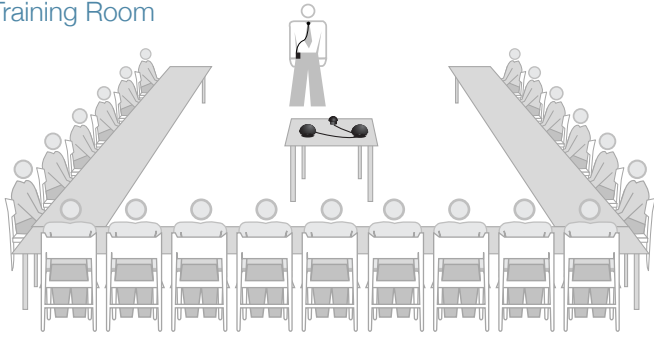

Room Arrangements For PAS Setup

Training Room