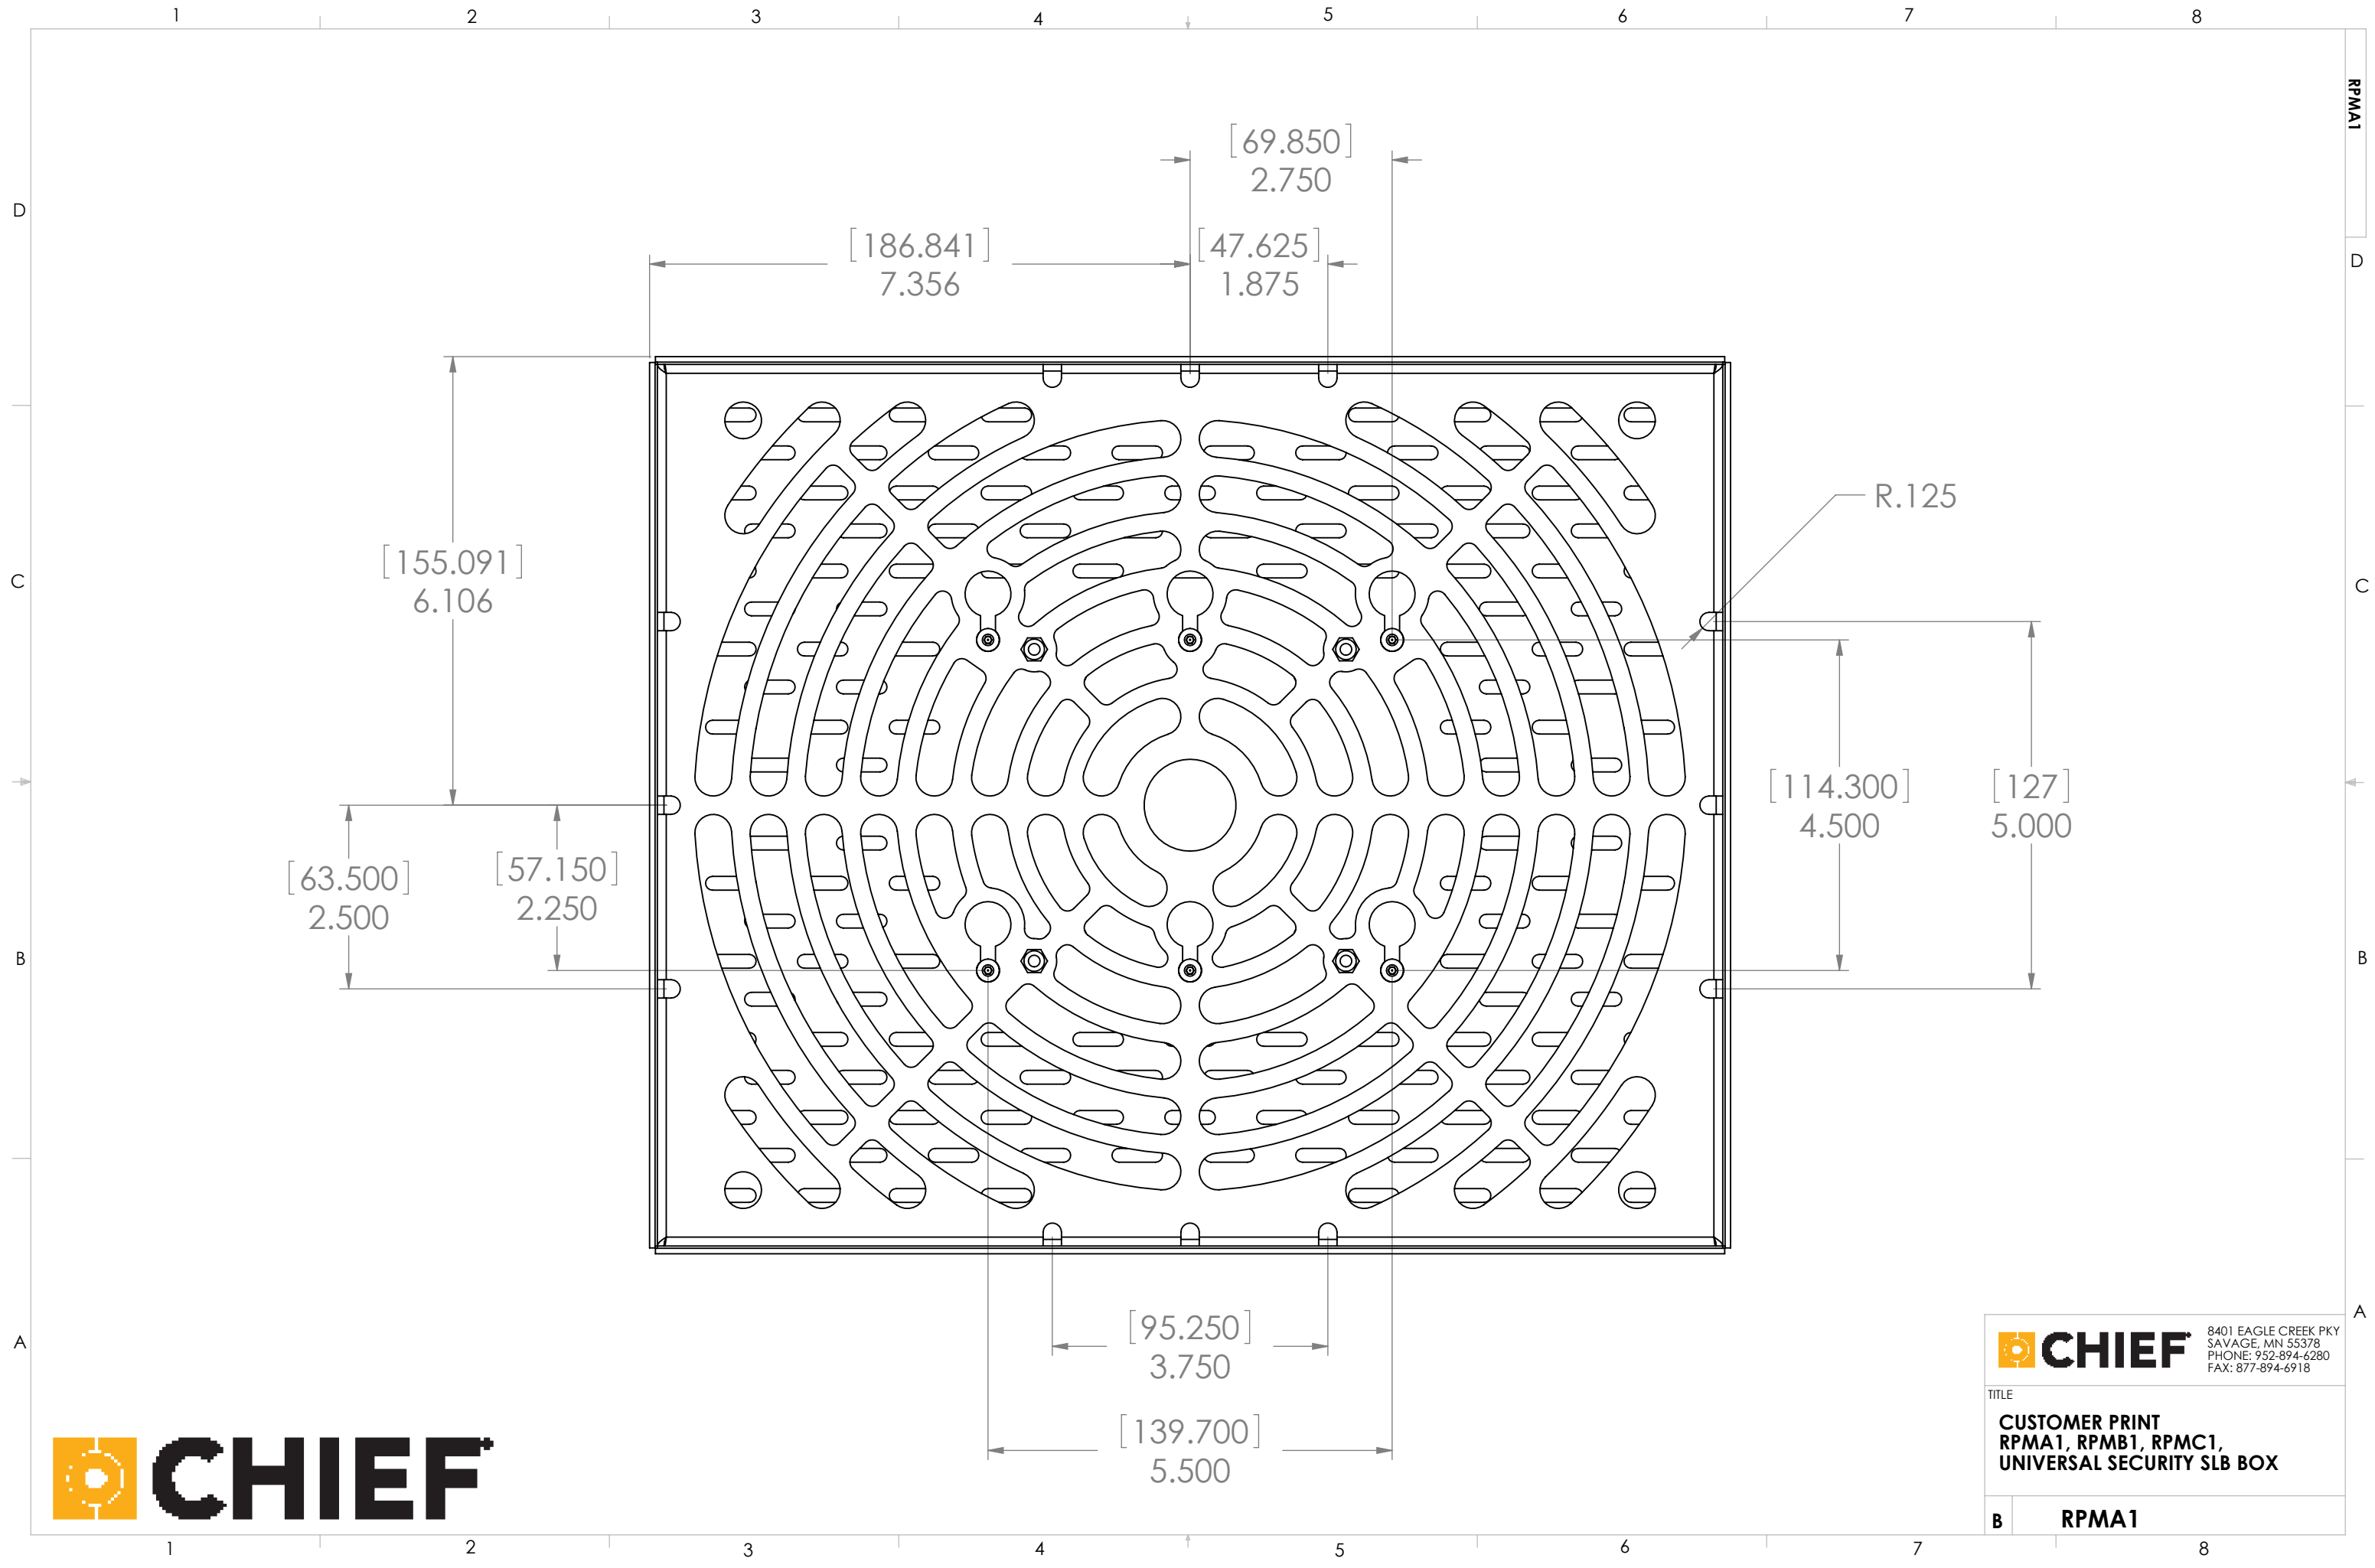

Touchboards
 205 Westwood Ave, Long Branch, NJ 07740
 Phone: 866-94 BOARDS (26273) / (732)-222-1511
 Fax: (732)-222-7088 | E-mail: sales@touchboards.com

THE INFORMATION AND DESIGNS CONTAINED IN THIS DRAWING ARE CONFIDENTIAL AND THE PROPRIETARY PROPERTY OF CHIEF MFG., INC. NEITHER THIS DESIGN NOR ANY INFORMATION CONTAINED IN THIS DRAWING MAY BE REPRODUCED OR DISCLOSED TO OTHERS WITHOUT THE EXPRESS WRITTEN CONSENT OF CHIEF MFG., INC.

CHIEF 8401 EAGLE CREEK PKY
 SAVAGE, MN 55378
 PHONE: 952-894-6280
 FAX: 877-894-6918

TITLE
**CUSTOMER PRINT
 RPMA1, RPMB1, RPMC1,
 UNIVERSAL SECURITY SLB BOX**

SIZE DWG. NO.
B RPMA1

CHIEF 8401 EAGLE CREEK PKY
SAVAGE, MN 55378
PHONE: 952-894-6280
FAX: 877-894-6918

TITLE
**CUSTOMER PRINT
RPMA1, RPMB1, RPMC1,
UNIVERSAL SECURITY SLB BOX**

B **RPMA1**