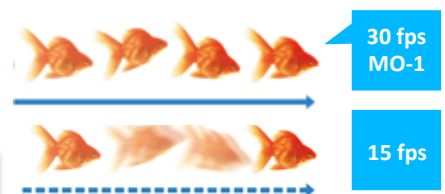

The NEW ultra-compact visual presenter

New
3 Colors!

**Make your presentation
Anywhere, Anytime**

**5.0 MP
CMOS Sensor**

**HDMI
Input/Output**

**30 fps
Full-motion**

Unbelievable High Image Quality

Show the details with the latest 5 MP CMOS sensor and Full-HD image. Record full-motion video in 30 fps. High-quality image and video performance help you effectively attract and hold the audience's attention.

Ultra-Compact & High Portability

The NEW ultra-compact visual presenter weighs only 1.3lbs. This easy-to-carry feature enables you to make your presentation at anytime, anywhere.

Only 1.3lbs!

State-of-art Design – Practical and Chic

Easy to set up and store design, save your time and space for the presentation preparation. Flexible camera arm and head allows you to enlarge various subjects from different angles.

**300°
Rotatable
camera head**