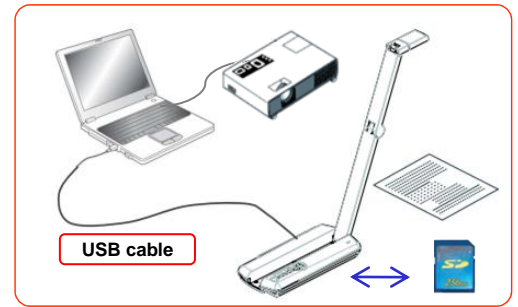

New Features

Record video with audio

Record a video with audio with a built-in microphone and output the audio through HDMI.

Save images to SD card

Easily save images directly to SD/SDHC card. Replay and review the saved images from SD card anytime without connecting to a computer.

90° Image rotation

Rotate image in 90 degree increments (90, 180, 270 degrees). Easy to position materials and present in any environment.

Power from USB cable

Deliver your MO-1 image and distribute power by connecting a USB cable to your PC. No AC-adaptor required for the power distribution, reducing your time for connection. (For USB output)

MO-1 Specifications

Main Camera	
Lens	F2.9
Shooting area	1080i : Max.342 × 192mm Min.42.75 × 24mm
	720p 60fps : Max.214 × 120mm Min.26.75 × 15mm
	720p 30fps : Max.342 × 192mm Min.42.75 × 24mm
	WXGA : Max.342 × 214mm Min.42.75 × 26.75mm
	XGA : Max.342 × 257mm Min.42.75 × 32.125mm
Limit of focus adjustment	From lens surface 2 inch (50mm) ~ ∞
Focus	Auto/Manual
Image pick-up element	1/4" 3MP CMOS (1/3" 5MP)
Total pixels	Horizontal 2592, Vertical 1588
Effective pixels	Horizontal 2048, Vertical 1536
Sync, system	Internal
HDMI output	Image output
	1080i
	720p (Motion priority mode)
	720p (Image angle priority mode)
Analogue RGB output	Audio output
	Analogue RGB output 0.7V (p-p)
	75Ω unbalanced
	Sync, signal
	WXGA : Horizontal negative polarity, : Vertical positive polarity
White balance	Auto/Outdoor/Fluorescent light/Incandescent lamp
Brightness control	Provided
Image rotation	Camera image : 0° /180°
	Still image : 0° /90° /180° /270°
Edge effect	Provided
Pause	Provided
Still image capture	Provided
Flicker correction	60Hz/50Hz

General	
Power source	DC5V(AC adapter AC100~240V) Power supply from USB
Power consumption	5.0W
Outside dimensions	W101 × D416 × H338[mm] (When setup)
	W101 × D226 × H28[mm] (When folded)
Weight	Approx.590g
Output terminal	RGB output Mini Dsub 15P connector female × 1 HDMI output Type D Micro HDMI terminal
Input terminal	RGB input Mini Dsub 15P connector female × 1 HDMI input Type A HDMI terminal
USB interface	USB 2.0 High Speed, Full Speed compliant
	USB VIDEO CLASS Ver.1.1 compliant
	Type Mini B receptacle × 1
Memory interface	SD card slot × 1
Illumination Device	
Illumination	White LED

Other products

MO-1w

New Wireless visual presenter!

Coming soon

CRA-1

Wireless Pen Tablet

- ·Work seamlessly with MO-1
- ·Control MO-1 remotely
- ·Annotate on live images
- ·Use as an interactive whiteboard