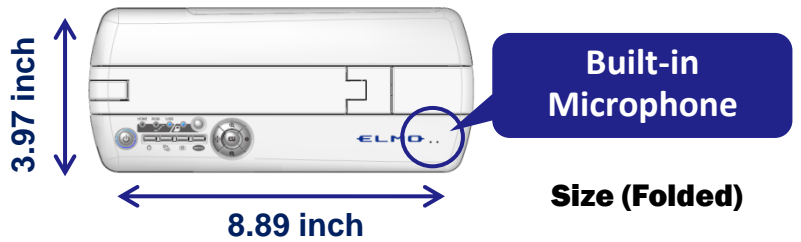

2 inch

**2 inch
Close-up
Projection**

Easy Set-up

New Features

Record video with audio

Record a video with audio with a built-in microphone and output the audio through HDMI.

Save images to SD card

Easily save images directly to SD/SDHC card. Replay and review the saved images from SD card anytime without connecting to a computer.

90° Image rotation

Rotate image in 90 degree increments (90, 180, 270 degrees). Easy to position materials and present in any environment.

Power from USB cable

Deliver your MO-1 image and distribute power by connecting a USB cable to your PC. No AC-adaptor required for the power distribution, reducing your time for connection. (For USB output)

General	
Power source	DC5V(AC adapter AC100~240V) Power supply from USB
Power consumption	5.0W
Outside dimensions	W101 × D416 × H338[mm] (When setup)
	W101 × D226 × H28[mm] (When folded)
Weight	Approx.590g
Output terminal	RGB output Mini Dsub 15P connector female × 1 HDMI output Type D Micro HDMI terminal
Input terminal	RGB input Mini Dsub 15P connector female × 1 HDMI input Type A HDMI terminal
USB interface	USB 2.0 High Speed, Full Speed compliant
	USB VIDEO CLASS Ver.1.1 compliant
	Type Mini B receptacle × 1
Memory interface	SD card slot × 1
Illumination Device	
Illumination	White LED