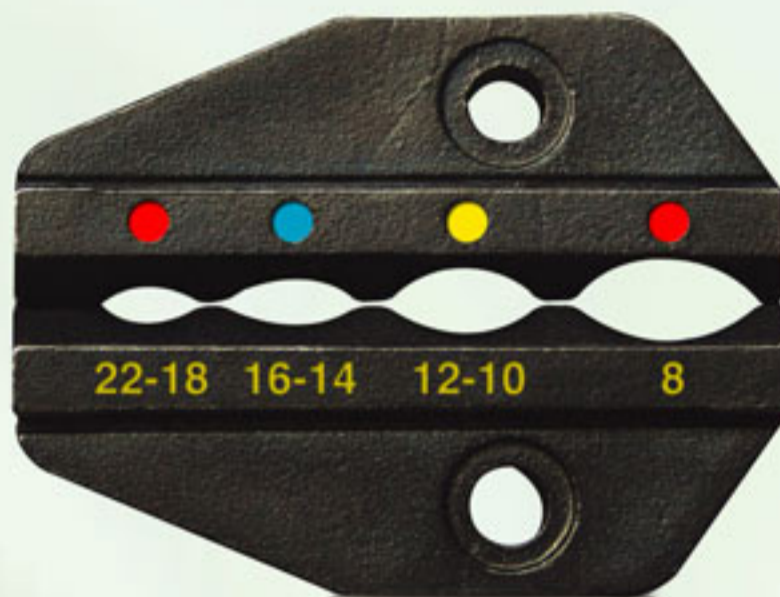

Interchangeable Die

205 Westwood Ave
 Long Branch, NJ 07740
 1-877-742-TEST (8378)
 Fax: (732) 222-7088
 salesteam@Tequipment.NET

Crimpers

9PK-3003D27 **NEW** DIE Set

► Die Set for

**Ergo-Lunar
 Crimp Frame**
 (300-096)

**Lunar Crimp
 Frame**
 (300-054)

**CrimPro
 Crimp
 Frame**
 (902-085)

Die Set	Application	Photos	Crimp Size	Description	Part No.
	AWG 8, 12-10, 16-14, 22-18		Insulated Terminals	Lunar Frame w/die	CP-336FD27
				Ergo-Lunar frame w/die	1PK-3003FD27
				CrimPro frame w/die	CP-372FD27
				Die Only	9PK-3003D27