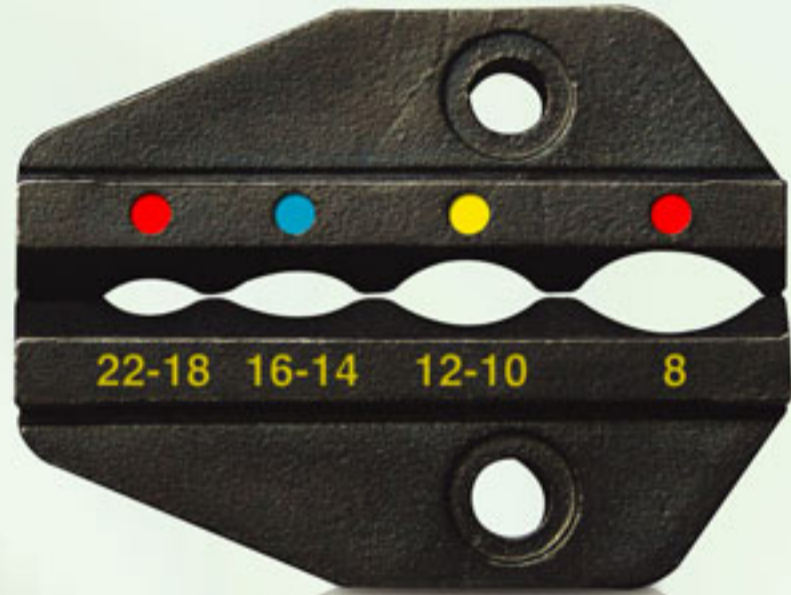

Interchangeable Die

205 Westwood Ave
 Long Branch, NJ 07740
 1-877-742-TEST (8378)
 Fax: (732) 222-7088
 salesteam@Tequipment.NET

Crimpers

9PK-3003D27 **NEW** DIE Set

► Die Set for

**Ergo-Lunar
 Crimp Frame**
 (300-096)

**Lunar Crimp
 Frame**
 (300-054)

**CrimPro
 Crimp
 Frame**
 (902-085)

Die Set	Application	Photos	Crimp Size	Description	Part No.
	AWG 8, 12-10, 16-14, 22-18		Insulated Terminals	Lunar Frame w/die	CP-336FD27
				Ergo-Lunar frame w/die	1PK-3003FD27
				CrimPro frame w/die	CP-372FD27
				Die Only	9PK-3003D27