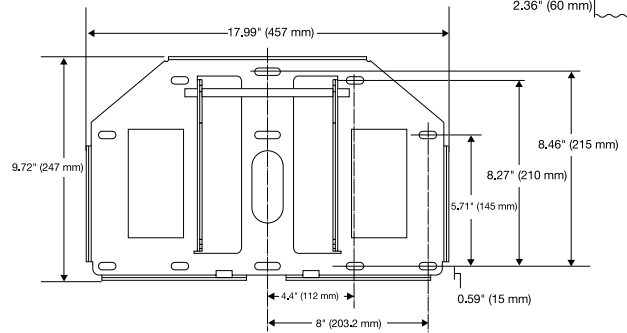

### Specifications

- Versatile plate allows for installation using one or two wall studs
- Telescopic arm offers an adjustable throw distance of 27 – 47 inches
- Use mount when projecting a 16:10 screen size ranging from 67 to 113 inches, or a 4:3 screen size ranging from 59 to 100 inches
- Vertical and horizontal shift adjustments for easy image alignment
- Tilt, roll, and yaw adjustments
- Mount weight: 20 lb; supports up to 100 lb
- Includes protective covers to prevent exposed cabling

## WALL PLATE DIMENSIONS

## INTERACTIVE WHITEBOARDS

Aspect Ratio	Interactive Whiteboard	Screen Size	Projection Distance — Wide Mode	
4:3		59" (min.)	27.17"	69 cm
	Hitachi Cambridge Board 60	60"	27.56"	70 cm
	Hitachi StarBoard FX-63	63"	29.13"	74 cm
	Promethean ActivBoard 64	64"	29.53"	75 cm
	SMART Board 680	77"	35.83"	91 cm
	Hitachi Cambridge Board 77	77"	35.83"	91 cm
	Hitachi StarBoard FX-77	77"	35.83"	91 cm
	RM ClassBoard 77.5	77.5"	35.83"	91 cm
	Promethean ActivBoard 78	78"	36.22"	92 cm
	PolyVision TS610	78"	36.22"	92 cm
16:10		100" (max.)	46.85"	119 cm
		67" (min.)	27.17"	69 cm
	SMART Board 685	87"	34.65"	88 cm
16:9		113" (max.)	46.85"	119 cm
		65" (min.)	27.17"	69 cm
	Interwrite 1071	71"	29.53"	75 cm
	Interwrite 1070	77"	32.28"	82 cm
	Hitachi StarBoard FX-82 Wide	82"	34.65"	88 cm
	Interwrite 1085	85"	35.83"	91 cm
	SMART Board 690	94"	39.76"	101 cm
	Promethean ActivBoard 95	95"	40.16"	102 cm
	PolyVision TS810	104"	44.09"	112 cm
			110" (max.)	46.85"