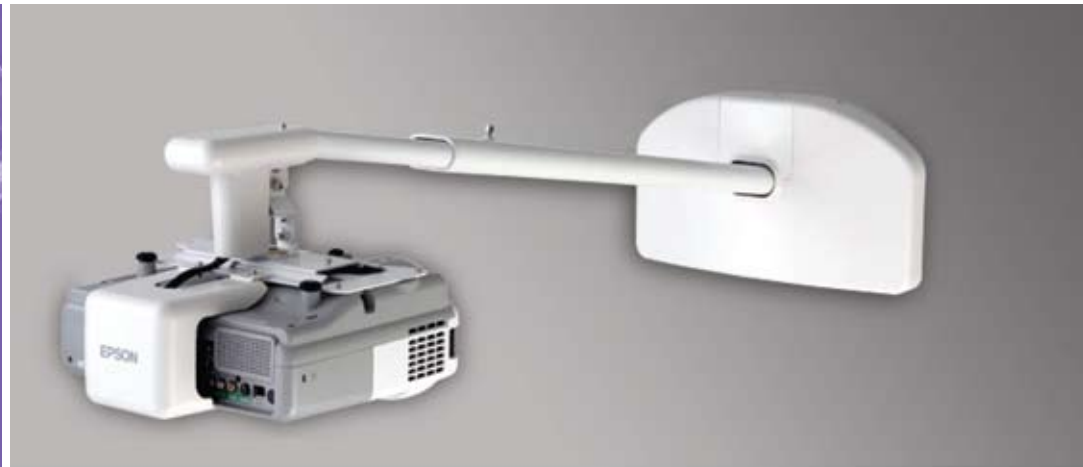

EPSON®

EXCEED YOUR VISION

Touchboards

Wall Mount for the PowerLite® 410W

Short-throw Projector

The perfect mount for the Epson PowerLite 410W short-throw projector, this product offers an easy, affordable solution for integration with a variety of interactive whiteboards. The wide mounting plate and telescopic arm offer convenient and flexible installation, saving you time and money.

Specifications

- Versatile plate allows for installation using one or two wall studs
- Telescopic arm offers an adjustable throw distance of 27 – 47 inches
- Use mount when projecting a 16:10 screen size ranging from 67 to 113 inches, or a 4:3 screen size ranging from 59 to 100 inches
- Vertical and horizontal shift adjustments for easy image alignment
- Tilt, roll, and yaw adjustments
- Mount weight: 20 lb; supports up to 100 lb
- Includes protective covers to prevent exposed cabling