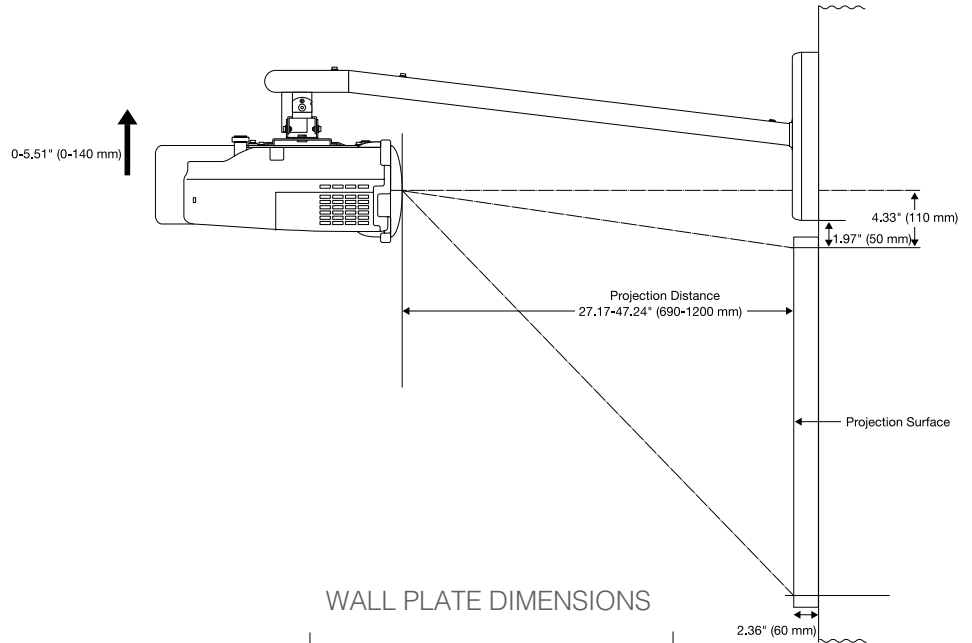

Wall Mount for the PowerLite 410W

Short-throw Projector

WALL PLATE DIMENSIONS