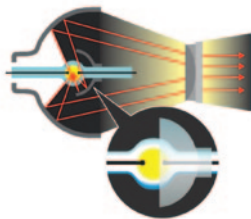

▲ E-TORL lamp

Compact and portable design

- With the included handle and carrying case, you can take all this technology with you, for action-packed entertainment virtually anywhere