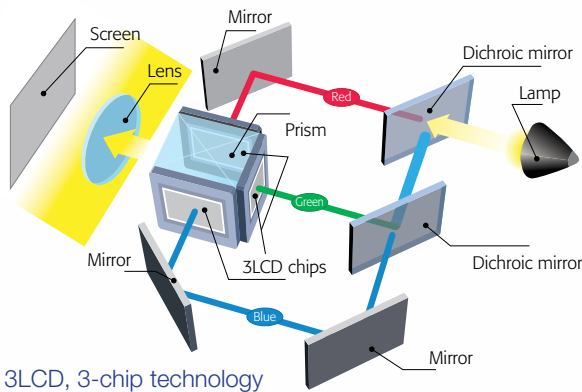

The best-selling projectors in the world.

Epson understands education and has a solution no matter what your teaching scenario. Built with image quality and reliability in mind, Epson projectors enhance communication and inspire collaboration, while offering a low total cost of ownership. From long-throw projectors designed for traditional educational settings to ultra-short-throw and all-in-one solutions built for progressive classrooms, Epson has the model made for you.

3LCD technology — for quality and color that's beyond amazing

Innovative technology with proven reliability

- 3 chips for true-to-life color
- 25% less electricity required per lumen of brightness when compared to 1-chip DLP projectors²
- Road-tested reliability from a company with over 20 years of experience