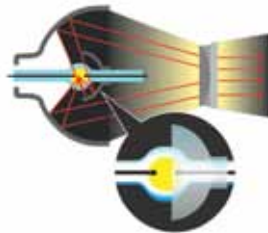

E-TORL lamp

Better Products for a Better Future™

For more information on Epson's environmental programs, go to eco.epson.com

Eco Features

- Energy-efficient 3LCD light engine
- Low power consumption of 0.3 W in Standby Mode (communication off)
- Energy-efficient E-TORL lamp
- Designed to be recycled⁴
- Epson America, Inc. is a SmartWay^{SM} Transport Partner.⁵