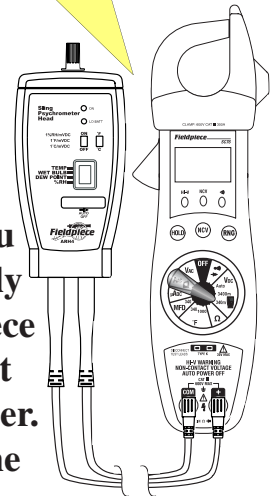

SC76

EXPANDABLE CLAMP METER

Great Features

-  Autoranging
-  Non-contact voltage
-  Temperature
-  Microamps
-  Capacitance
-  Resistance
-  Amps AC
-  Voltage
-  Auto-off

After listening to customer requests for an expandable clamp meter, we've decided to bring you a meter that not only connects to Fieldpiece accessory heads, but is also an auto-ranger.

Just disconnect the probe tips and plug directly to the bottom of your Fieldpiece accessory head.

SC76 INCLUDES

- SC76 Meter
- Pair of Test Leads
- Pair of Alligator Clips
- K-type Thermocouple
- ANC7 Bag
- One Year Warranty

TEST LEAD SOLUTIONS

- Convenient lead storage. Wrap leads as shown to keep wires out of the way.
- Probe storage in back. Just snap them in.
- Single test lead holder for easy and safe voltage testing.
- Silicone wire test leads remain flexible in cold weather, and wont melt like vinyl.
- Separable probe tips for expandability.