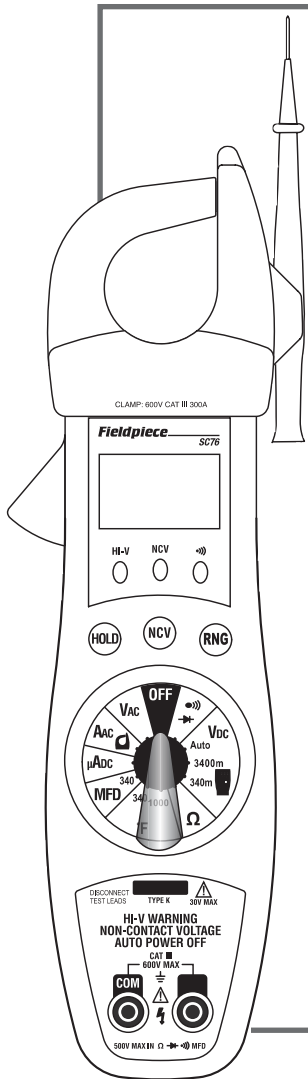

SC76

EXPANDABLE CLAMP METER

Great Features

-  Autoranging
-  Non-contact voltage
-  Temperature
-  Microamps
-  Capacitance
-  Resistance
-  Amps AC
-  Voltage
-  Auto-off

After listening to customer requests for an expandable clamp meter, we've decided to bring you a meter that not only connects to Fieldpiece accessory heads, but is also an auto-ranger.

Just disconnect the probe tips and plug directly to the bottom of your Fieldpiece accessory head.

SC76 INCLUDES

- SC76 Meter
- Pair of Test Leads
- Pair of Alligator Clips
- K-type Thermocouple
- ANC7 Bag
- One Year Warranty

TEST LEAD SOLUTIONS

- Convenient lead storage. Wrap leads as shown to keep wires out of the way.
- Probe storage in back. Just snap them in.
- Single test lead holder for easy and safe voltage testing.
- Silicone wire test leads remain flexible in cold weather, and wont melt like vinyl.
- Separable probe tips for expandability.