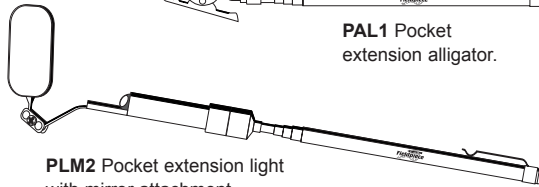

More telescopic tools from Fieldpiece

PMG1 Pocket extension magnet.

PAL1 Pocket extension alligator.

PLM2 Pocket extension light with mirror attachment.

PBS1 Pocket extension claw.

Tequipment
.NET

205 Westwood Ave
Long Branch, NJ 07740
1-877-742-TEST (8378)
Fax: (732) 222-7088
salesteam@Tequipment.NET