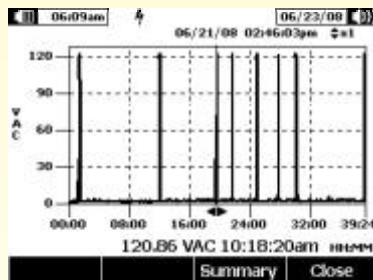

Fluke's Industrial Meter Service Kit

FLUKE

Fluke 289/IMSK

Advanced Troubleshooting Solution

- Advanced Troubleshooting
 - Record, graph and review measurements in the field
 - Large 50,000 count, ¼ VGA display with white backlight.
 - Graphically view logged readings without a PC
 - Motor Drives and other noisy equipment
 - Measure up to 400 A AC
 - 1mA/Amp output guarantees easy reading on you meter
 - i400 specially designed to offer maximum utility in a very compact shape
- Latest Electrical Safety Compliance
 - CAT III 100V; CAT IV 600V
- Tough design for industrial environments

Points of Difference

FLUKE.

Points of Difference			
Features	289	87V	179
Logging	•		
Graphically view logged readings without a PC	•		
DC accuracy	0.025%	0.05%	0.09%
600V CAT IV	•	•	•
1000V CATIII	•	•	•
Motor Filter	•	•	
ToolPak (opt)	•	•	•
Trms	AC+DC	AC	AC
Min-Max	250µs	250µs	1ms
PC interface	•		
Data Storage	15,000		
Digits	4½	4½	3½
Measures			
Frequency	1MHz	200kHz	100kHz
Capacitance	100 mF	10 mF	10 mF
Temp	+1350° C	+1090° C	+400° C
dB	60dB		
Conductance	500nS	50nS	
Warranty DMM	Lifetime	Lifetime	Lifetime
Warranty Clamp	1 year	1 year	2 years
Clamp Meter Companion	Fluke- i400	Fluke- i400	Fluke-322

IMSK Product Information

New
Best Value!

FLUKE.

	289/IMSK	87V/IMSK	179/ISMK
True RMS AC voltage and Current for accurate measurement on non-linear loads	•	•	179 only
Record, graph and review measurements in the field	•		
Built-in thermometer conveniently allows you to take temperature readings without having to carry a separate instrument	•	•	•
Unique function for accurate voltage and frequency measurements on adjustable speed motor drives and other electrically noisy equipment	•	•	
Large digit display with bright backlight	•	•	•
Clamp Meter 400 A AC	i400	i400	322