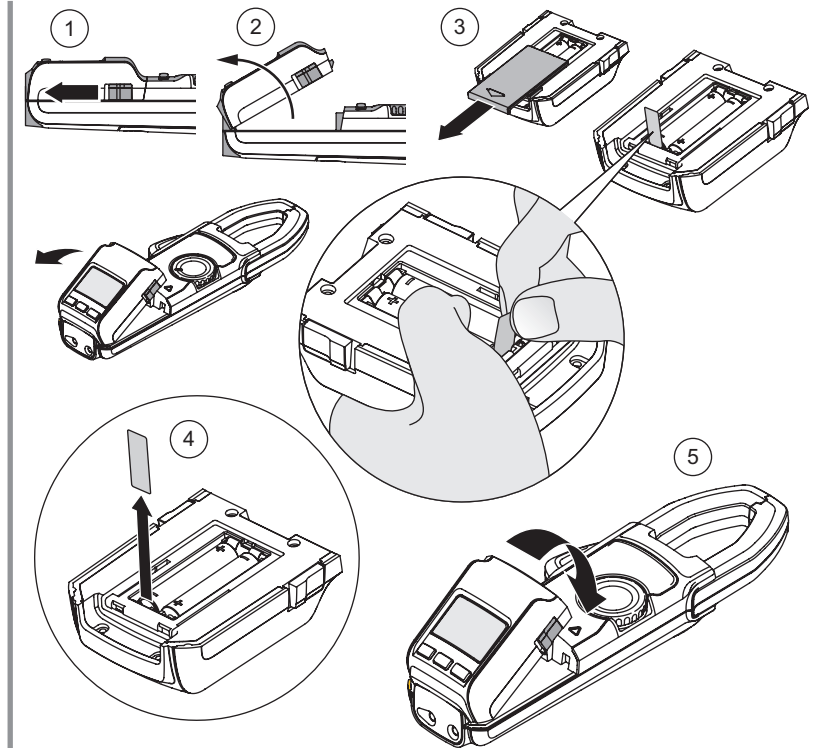

381 Remote Display True-rms Clamp Meter Quick Reference Card

Ignore rF Err