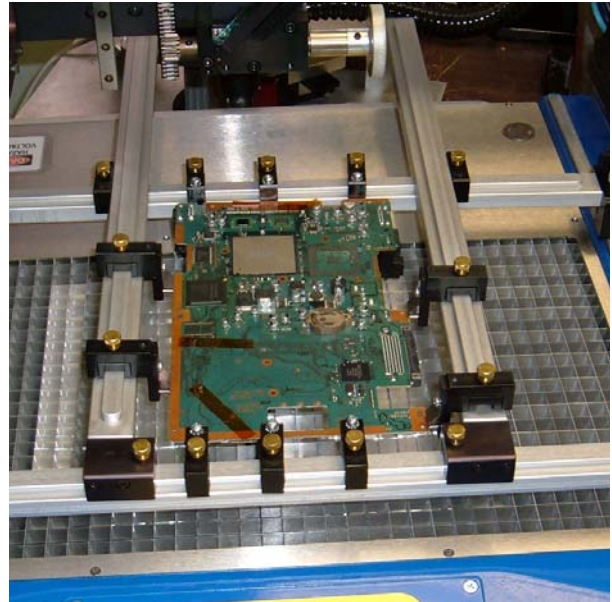

Specification:

Two vertical rails with edge board supports

Comments:

The Left and Right Board Support provide additional support to a board mounted in the FR-1418. The supports mount to either the front or back horizontal support rails. Each rail includes two adjustable edge supports that allow the board to be supported at the most convenient location.

Available:

June 2, 2006

Accessories:

222-537 Standard Board Edge Support

List Price:

\$749.97

T  **USA**
Equipment
.NET
An Interworld Highway, LLC Company