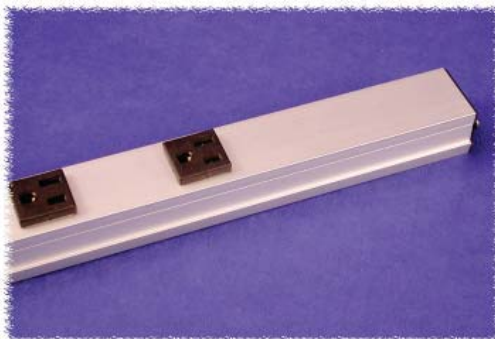

Rack Mount Outlet Strips

Also Available (by special order) - change to 90 degree receptacles on any models shown above.

Color Options

Natural Aluminum Finish