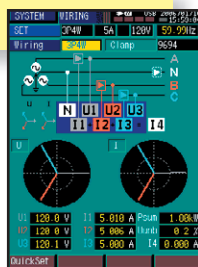

To Take You Quickly and Directly to the Source of the Problem

Advanced Features Bundled in One Complete Portable Unit

- **Simultaneously Detect for All of These Anomalies!**
Transient Overvoltage, Voltage Swells, Voltage Dips, Interruptions, Inrush Current
- **Display Measured Data on a Trend Graph to Capture Power Conditions at a Glance**
Voltage, Current, Active/Reactive/Apparent Power, Power Factor, Displacement Power Factor, Active/Reactive Energy, Demand, Harmonics (voltage, current, power), THD, Unbalance, K Factor, Phase Angle
- **Resolve Problems with Inrush Current Commonly found in Equipment Startup**
- **Control and Download Data to your PC via a simple USB connection**
- **Advanced Data Analysis with Model 9624-50 PQA HiVIEW Pro (available soon)**

QuickSet Makes Measurement as Easy as 1-2-3

- Frequently Measured Power Quality Conditions are Preset for Easy Access
- Auto-compressed Data Recording Means You Never Have to Think about the Measurement Interval

Visually Check for Correct Wiring

- Easy-to-view Vector Multimeter Offers a Graphic Interpretation of the Wiring Conditions
- Select from 5 Different Wire Color Combination Displays to Suit your Needs

Ultimate Portability and Convenience

All the Functions and Features in a Single Device

- Measure and Display All 3 Voltage and Current Lines from a 3P4W Circuit
- Power Demand, Power Factor, Wh, VarH - All the Data You Need to Assess Energy Issues
- Bright Graph Display Makes for Easy Analysis Right on the Field