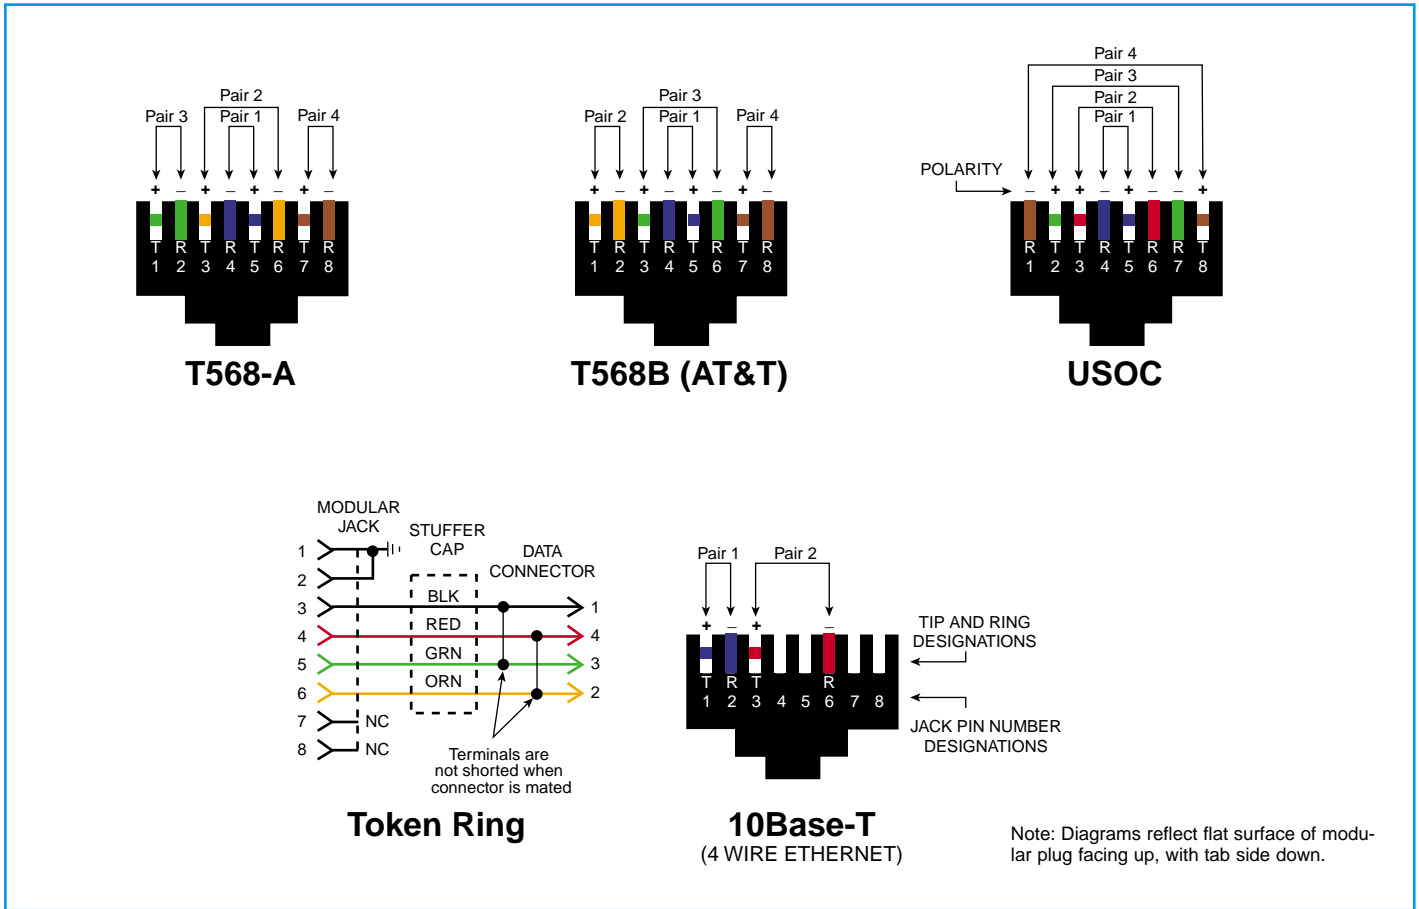

Wiring Configurations for Modular Plugs

Wire Color Codes

Standard 4-Pair Wiring Color Codes

PAIR	T	R	Color Codes
PAIR 1	White/Blue	Blue	
PAIR 2	White/Orange	Orange	
PAIR 3	White/Green	Green	
PAIR 4	White/Brown	Brown	

Note: For 6-wire jacks use pair 1, 2 and 3 color codes. For 4-wire jacks use pair 1 and 2 color codes.

A. Band-Striped Twisted-Pair Wire

B. Solid-Color Twisted-Pair Wire

205 Westwood Ave
Long Branch, NJ 07740
1-877-742-TEST (8378)
Fax: (732) 222-7088
salesteam@Tequipment.NET