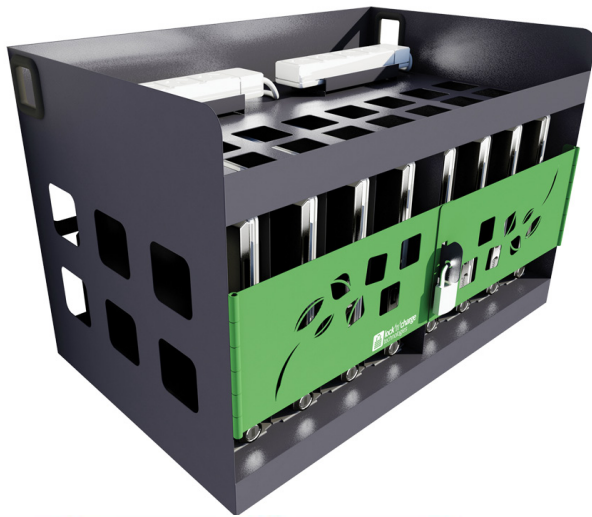

Lock 'n' Charge Wall Cages Snapshot

With an emphasis on build quality, easy functionality and school friendly design, the Lock'n'Charge 8 Bay Notebook Wall Cage has the capability to safely store, charge and secure almost any sized laptop.

Due to the emerging popularity of Netbooks within the education sector, Lock'n'Charge Technologies have also developed a more compact 8 Bay Netbook Wall Cage. The wider bays featured in the Lock'n'Charge Netbook Wall Cage allows you to store and charge Netbooks with the wider batteries.

Backed by Lock'n'Charge Technologies' 10 year warranty, be assured that these wall cages are built to last. Install Lock'n'Charge Wall Cages into any classroom and transform it into a computer lab.

Extras

- **ECO Safe Charge™** – when you purchase two or more Wall Cages, Lock'n'Charge Technologies recommends you install an ECO Safe Charge™ power management system to help prevent power overloading, reduce energy bills, reduce carbon emissions and extend the life of your laptop's batteries.

Pictured: Lock'n'Charge 8 Bay
Netbook Wall Cage

Touchboards

205 Westwood Ave, Long Branch, NJ 07740
Phone: 866-94 BOARDS (26273) / (732)-222-1511
Fax: (732)-222-7088 | E-mail: sales@touchboards.com

lock'n'charge
technologies