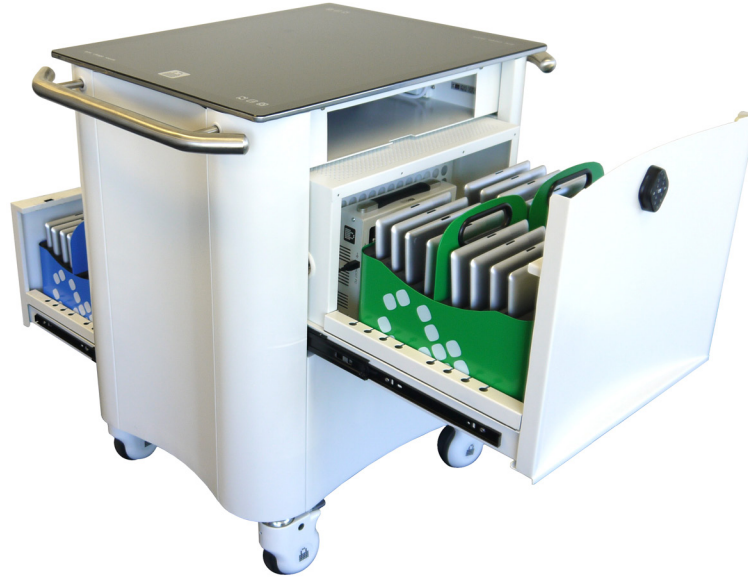

Makes life easier.

Lock'n'Charge Technologies

Look no further, it's all here. The iQ 32 Cart™ is a complete, all in one solution that can sync, charge, secure and transport up to 32 iPad® devices.