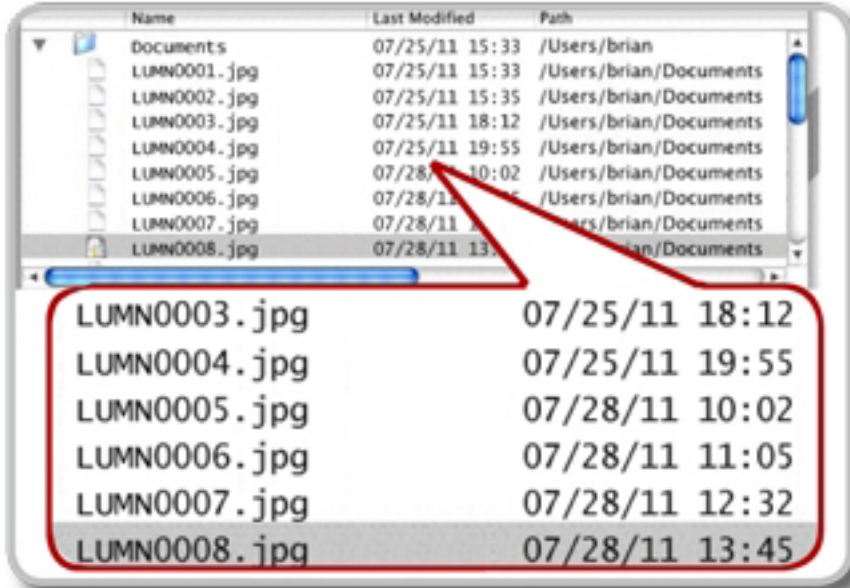

Time Stamp

PS760 with intelligent built-in clock that time stamps images, audio, video files automatically. Users can manage thousands of files by date, and search updated files easily. With this powerful function make database management conveniently and effectively.