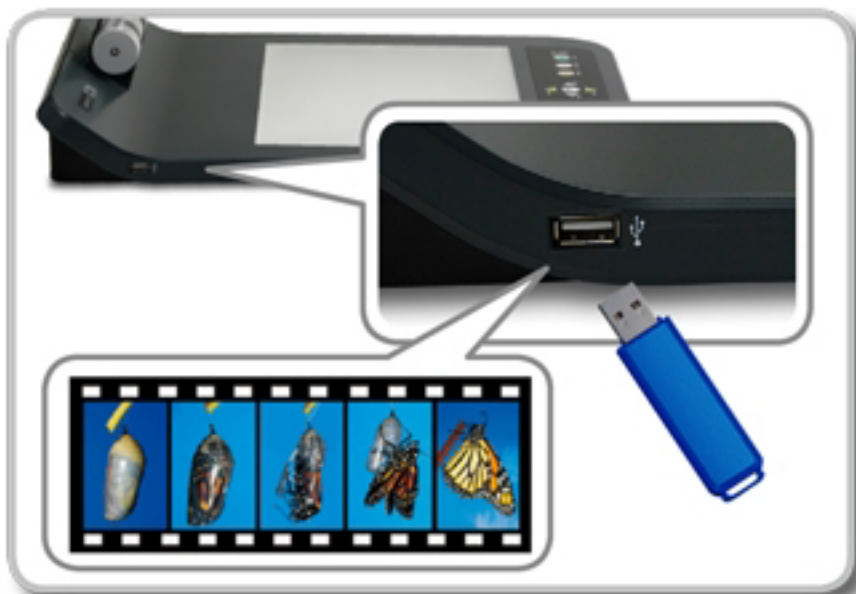

Video/Audio Recording and Extra Storage

The PS760 comes with a built-in microphone and speaker with just one-button to record both video and audio synchronously. The USB drive supports USB flash memory (expandable to 32GB) ideal for recording training sessions, meetings, seminars, lectures. Previously stored images and video files saved on the USB flash memory can be conveniently played back when needed.